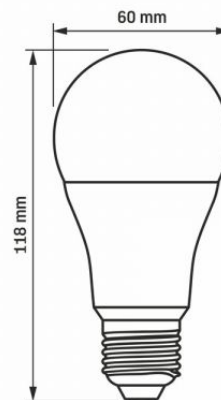

VIDEX®

VIDEX-E27-A60-12W-NW

INDEX: VLE-A60e-12274

We reserve the right to make technical changes. The data contained in this material is not legally binding.

Allegro opt Sp. z o.o., ul. Mierzeja Wiślana 11,
30-732 Krakow, Poland.