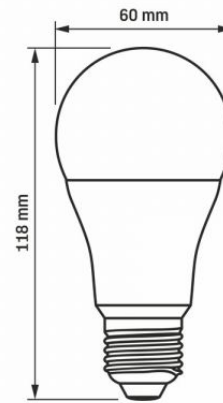

VIDEX®

VIDEX-E27-A60-12W-NW

INDEX: VLE-A60e-12274

We reserve the right to make technical changes. The data contained in this material is not legally binding.

Allegro opt Sp. z o.o., ul. Mierzeja Wiślana 11,
30-732 Krakow, Poland.