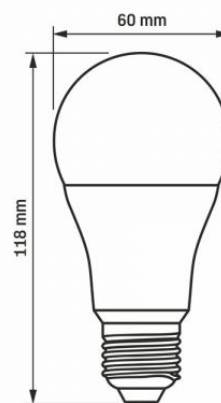

VIDEX®

VIDEX-E27-A60-12W-CW

INDEX: VLE-A60e-12276

We reserve the right to make technical changes. The data contained in this material is not legally binding.

Allegro Opt Sp. z o.o., Handlowa 23, 05-120 Legionowo, Poland.