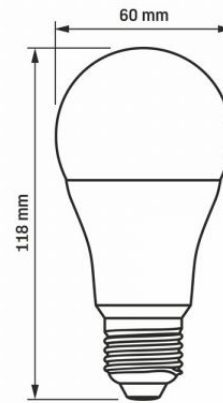

## Dimensions

<b>EAN</b>	5904405540299
<b>Height</b>	118 mm
<b>Width</b>	60 mm
<b>Depth</b>	60 mm
<b>Outer box</b>	20 pcs.

**VIDEX®**

VIDEX-E27-A60-12W-CW

**INDEX: VLE-A60e-12276**

We reserve the right to make technical changes. The data contained in this material is not legally binding.