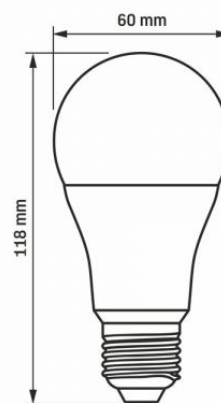

## Dimensions

<b>EAN</b>	5904405540299
<b>Height</b>	118 mm
<b>Width</b>	60 mm
<b>Depth</b>	60 mm
<b>Outer box</b>	20 pcs.

**VIDEX**<sup>®</sup>

VIDEX-E27-A60-12W-CW

**INDEX: VLE-A60e-12276**

We reserve the right to make technical changes. The data contained in this material is not legally binding.