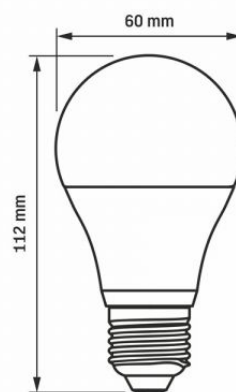

## Dimensions

<b>EAN</b>	5904405540244
<b>Height</b>	112 mm
<b>Width</b>	60 mm
<b>Depth</b>	60 mm
<b>Outer box</b>	20 pcs.

**VIDEX<sup>®</sup>**

VIDEX-E27-A60-10W-WW

**INDEX: VLE-A60e-10273**

We reserve the right to make technical changes. The data contained in this material is not legally binding.