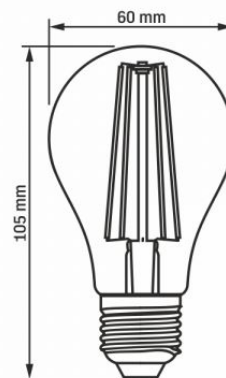

Useful luminous flux of the light source reference	in a sphere (360°)
--	--------------------

Additional information

Place of application	indoor
----------------------	--------

Operating temperature range	-20° +40°C
-----------------------------	------------

Mercury content	Does not contain
-----------------	------------------

Ingress protection	IP20
--------------------	------

Dimensions

EAN	5904405540008
-----	---------------

Height	105 mm
--------	--------

Width	60 mm
-------	-------

Depth	60 mm
-------	-------

Outer box	20 pcs.
-----------	---------

VIDEX®

VIDEX-E27-A60-10W-FIL-NW

INDEX: VLE-A60F-10274

We reserve the right to make technical changes. The data contained in this material is not legally binding.