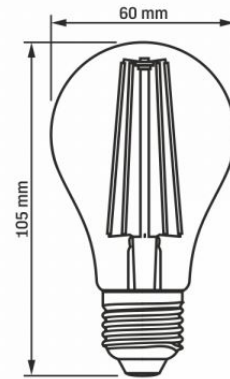

### Dimensions

EAN	5904405540008
Height	105 mm
Depth	60 mm
Width	60 mm
Outer box	20 pcs.

**VIDEX®**

VIDEX-E27-A60-10W-FIL-NW

**INDEX: VLE-A60F-10274**

We reserve the right to make technical changes. The data contained in this material is not legally binding.