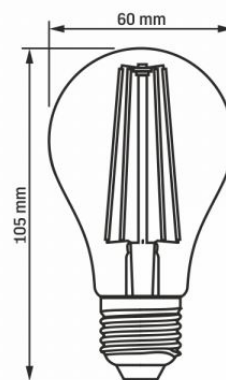

VIDEX®

VIDEX-E27-A60-10W-FIL-NW

INDEX: VLE-A60F-10274