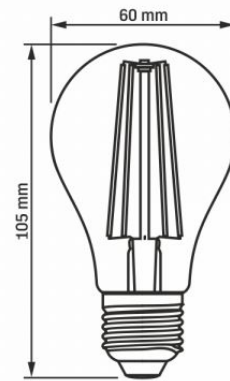

VIDEX®

VIDEX-E27-A60-10W-FIL-NW

INDEX: VLE-A60F-10274