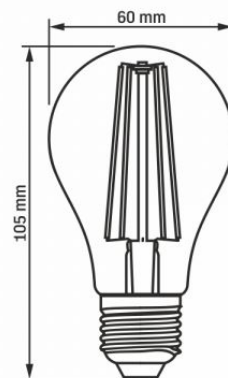

VIDEX®

VIDEX-E27-A60-10W-FIL-AMBER-WW

INDEX: VLE-A60FA-10272

We reserve the right to make technical changes. The data contained in this material is not legally binding.

Allegro opt Sp. z o.o., ul. Mierzeja Wiślana 11,
30-732 Krakow, Poland.

Date: 22.01.2025