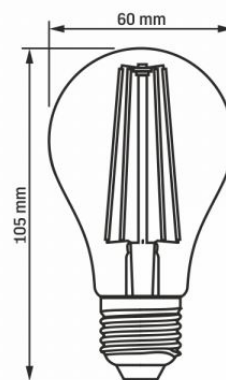

VIDEX®

VIDEX-E27-A60-10W-FIL-AMBER-WW

INDEX: VLE-A60FA-10272

We reserve the right to make technical changes. The data contained in this material is not legally binding.

Allegro opt Sp. z o.o., ul. Mierzeja Wiślana 11,
30-732 Krakow, Poland.

Date: 3.12.2024