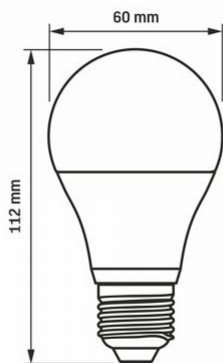

INDEX: VLE-A60e-10276

We reserve the right to make technical changes. The data contained in this material is not legally binding.

Allegro opt Sp. z o.o., ul. Mierzeja Wiślana 11,
30-732 Krakow, Poland.

- The product must be used indoors
- Waste recycling after the end of the product's service life
- The product meets the requirements of EU directives
- Not suitable for use under moisture
- It is forbidden to throw away waste equipment marked with the symbol of a crossed-out bin with other waste
- Rated beam angle
  240°
- Ra > 80 – color rendering index
  Ra = 80
- Rated On/off cycles
  ON/OFF
  20 000
- Nominal lifetime (hours)
  20 000 h
- The product is incompatible with light regulators
  Not Dimmable
- Operating temperatures range
  -20° +40°C
- The flickering of the light does not exceed the permissible level
  No Flicker
- The product has minimal flickering, which should not cause discomfort or danger
  No Flicker
- Colour consistency in MacAdam ellipses (SDCM)
  +5 SDCM
  CCT 6000K
- The product does not contain mercury
  Hg Free
- Class of protection against dust and moisture. Protection against solid objects larger than 12 mm; no protection against moisture
  IP20