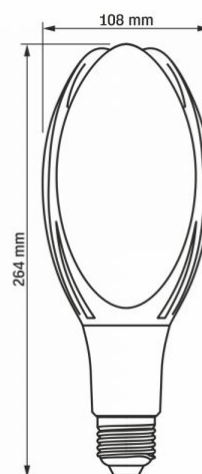

VIDEX®

VIDEX-E27-A108-50W-NW

INDEX: VLE-A108-50274

Outer box

20 pcs.

Signs marking goods

Packaging marking

CE, Not suitable for use under moisture, Utilization

We reserve the right to make technical changes. The data contained in this material is not legally binding.

Allegro opt Sp. z o.o., ul. Mierzeja Wiślana 11,
30-732 Krakow, Poland.