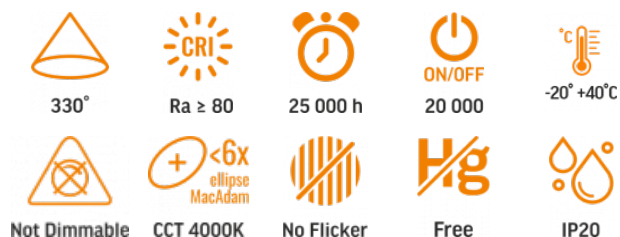

VIDEX®

VIDEX-E27-A108-50W-NW

INDEX: VLE-A108-50274

TECHNICAL CARD

LED Bulb

Pursuant to the provisions of the WEEE Act, it is forbidden to put waste equipment marked with the symbol of a crossed out bin together with other waste. The user, wishing to get rid of electronic and electrical equipment, is obliged to return it to a waste equipment collection point. There are no hazardous components in the equipment that have a particularly negative impact on the environment and human health.

VIDEX®

VIDEX-E27-A108-50W-NW
INDEX: VLE-A108-50274

WARRANTY 2 YEARS

NEUTRAL WHITE

Neutral White / Neutralny biały / Neutralni bila / Blanc neuter / Neutrálna biela / Neutraal wit / Semleges feher / Nevtralno bela / Neutralno bijela / Neutralweiß / Alb neutru / Neutralus balta / Neitrāls balta / Neutraalne valge / Нейтрално бяла / Bianco neutro.

Photometric parameters

| | |
|---|-----------------------|
| Useful luminous flux (Φuse) | 5400 Lm |
| Correlated color temperature | 4000K (neutral white) |
| Beam angle | 330° |
| Color rendering index (CRI) | Ra > 80 |
| Lifetime | 25000 h |
| On/Off cycles | 20000 |
| Useful luminous flux of the light source reference | in a sphere (360°) |
| Colour consistency in MacAdam ellipses (SDCM) | <6 (4000K) |
| Flicker metric (Pst LM) | ≤1 |
| CRI Min | Ra 80 |
| CRI Max | Ra 88 |