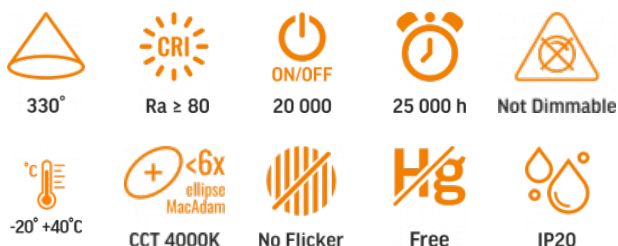

VIDEX®

VIDEX-E27-A108-50W-NW

INDEX: VLE-A108-50274

TECHNICAL CARD

LED Bulb

Pursuant to the provisions of the WEEE Act, it is forbidden to put waste equipment marked with the symbol of a crossed out bin together with other waste. The user, wishing to get rid of electronic and electrical equipment, is obliged to return it to a waste equipment collection point. There are no hazardous components in the equipment that have a particularly negative impact on the environment and human health.

VIDEX®

VIDEX-E27-A108-50W-NW
INDEX: VLE-A108-50274

WARRANTY 2 YEARS

NEUTRAL WHITE

4000K

Neutral White / Neutralny biały / Neutralni bila / Blanc neuter / Neutrálna biela / Neutraal wit / Semleges feher / Nevtralno bela / Neutralno bijela / Neutralweiß / Alb neutru / Neutralus balta / Neitrāls balta / Neutraalne valge / Нейтрално бяла / Bianco neutro.

Photometric parameters

Useful luminous flux (Φuse)	5400 Lm
Correlated color temperature	4000K (neutral white)
Beam angle	330°
Color rendering index (CRI)	Ra > 80
On/Off cycles	20000
Lifetime	25000 h
Useful luminous flux of the light source reference	in a sphere (360°)
Colour consistency in MacAdam ellipses (SDCM)	<6 (4000K)
Flicker metric (Pst LM)	≤1
CRI Min	Ra 80
CRI Max	Ra 88

Additional information

Place of application	indoor
Operating temperature range	-20° +40°C
Mercury content	Does not contain
Ingress protection	IP20

Dimensions

EAN	5904405540206
Height	264 mm
Depth	108 mm
Width	108 mm
In the package	1 pc.