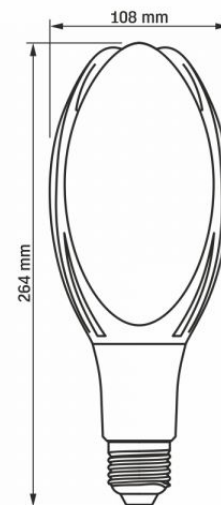

VIDEX®

VIDEX-E27-A108-50W-NW

INDEX: VLE-A108-50274

We reserve the right to make technical changes. The data contained in this material is not legally binding.

Allegro opt Sp. z o.o., ul. Mierzeja Wiślana 11,
30-732 Krakow, Poland.

Date: 4.12.2024