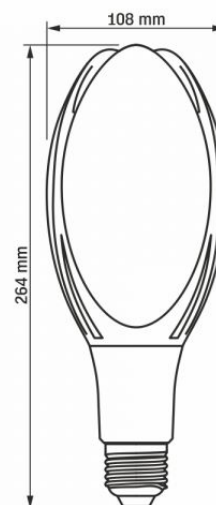

Useful luminous flux of the light source reference	in a sphere (360°)
--	--------------------

Additional information

Place of application	indoor
----------------------	--------

Operating temperature range	-20° +40°C
-----------------------------	------------

Mercury content	Does not contain
-----------------	------------------

Ingress protection	IP20
--------------------	------

Dimensions

EAN	5904405540206
-----	---------------

Height	264 mm
--------	--------

Width	108 mm
-------	--------

Depth	108 mm
-------	--------

Outer box	20 pcs.
-----------	---------

VIDEX®

VIDEX-E27-A108-50W-NW

INDEX: VLE-A108-50274

We reserve the right to make technical changes. The data contained in this material is not legally binding.