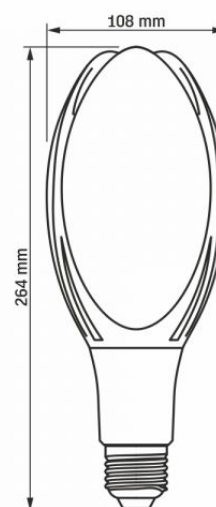

VIDEX®

VIDEX-E27-A108-50W-NW

INDEX: VLE-A108-50274

Outer box

20 pcs.

Signs marking goods

Packaging marking

CE, Not suitable for use under moisture, Utilization

We reserve the right to make technical changes. The data contained in this material is not legally binding.

Allegro opt Sp. z o.o., ul. Mierzeja Wiślana 11,
30-732 Krakow, Poland.

Date: 23.02.2025