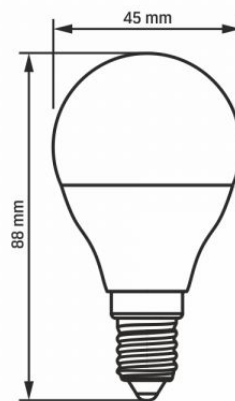

VIDEX®

VIDEX-E14-G45-7W-WW

INDEX: VLE-G45e-07143

We reserve the right to make technical changes. The data contained in this material is not legally binding.

Allegro opt Sp. z o.o., ul. Mierzeja Wiślana 11,
30-732 Krakow, Poland.