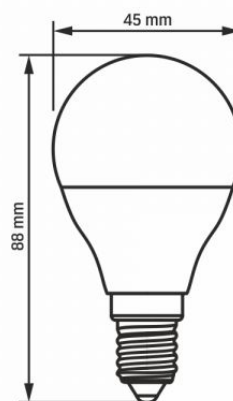

VIDEX®

VIDEX-E14-G45-7W-WW

INDEX: VLE-G45e-07143

We reserve the right to make technical changes. The data contained in this material is not legally binding.

Allegro opt Sp. z o.o., ul. Mierzeja Wiślana 11,
30-732 Krakow, Poland.