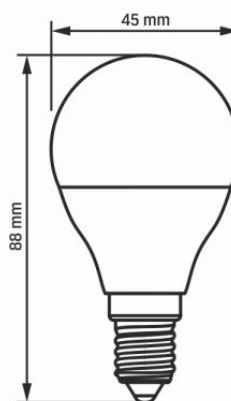

VIDEX®

VIDEX-E14-G45-7W-WW

INDEX: VLE-G45e-07143

We reserve the right to make technical changes. The data contained in this material is not legally binding.

Allegro Opt Sp. z o.o., Handlowa 23, 05-120 Legionowo, Poland.