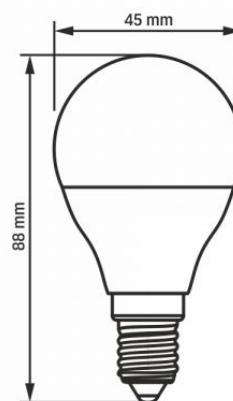

VIDEX®

VIDEX-E14-G45-7W-WW

INDEX: VLE-G45e-07143

We reserve the right to make technical changes. The data contained in this material is not legally binding.

Allegro opt Sp. z o.o., ul. Mierzeja Wiślana 11,
30-732 Krakow, Poland.