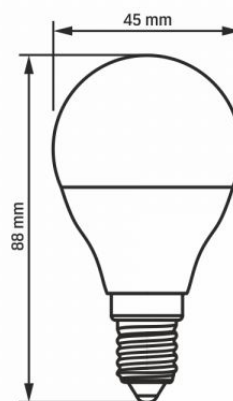

VIDEX®

VIDEX-E14-G45-7W-NW

INDEX: VLE-G45e-07144

We reserve the right to make technical changes. The data contained in this material is not legally binding.

Allegro opt Sp. z o.o., ul. Mierzeja Wiślana 11,
30-732 Krakow, Poland.