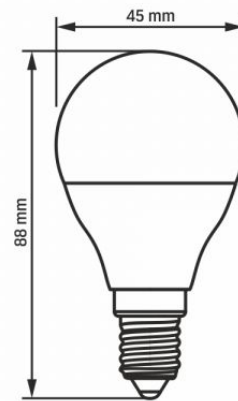

VIDEX®

VIDEX-E14-G45-7W-NW

INDEX: VLE-G45e-07144

We reserve the right to make technical changes. The data contained in this material is not legally binding.

Allegro Opt Sp. z o.o., Handlowa 23, 05-120 Legionowo, Poland.