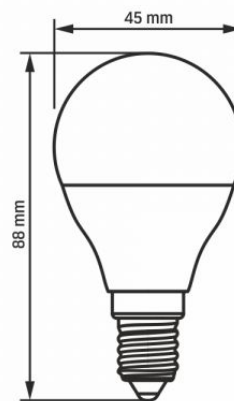

VIDEX®

VIDEX-E14-G45-7W-NW

INDEX: VLE-G45e-07144

We reserve the right to make technical changes. The data contained in this material is not legally binding.

Allegro opt Sp. z o.o., ul. Mierzeja Wiślana 11,
30-732 Krakow, Poland.