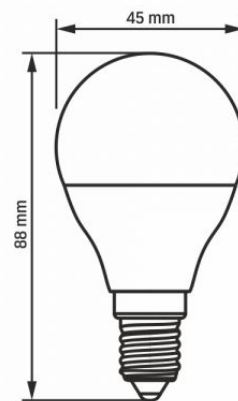

Useful luminous flux of the light source in a sphere reference (360°)	
---	--

Additional information

Place of application	indoor
----------------------	--------

Operating temperature range	-20° +40°C
-----------------------------	------------

Mercury content	Does not contain
-----------------	------------------

Ingress protection	IP20
--------------------	------

Dimensions

EAN	5904405540442
-----	---------------

Height	88 mm
--------	-------

Width	45 mm
-------	-------

Depth	45 mm
-------	-------

Outer box	20 pcs.
-----------	---------

VIDEX®

VIDEX-E14-G45-7W-NW

INDEX: VLE-G45e-07144

We reserve the right to make technical changes. The data contained in this material is not legally binding.