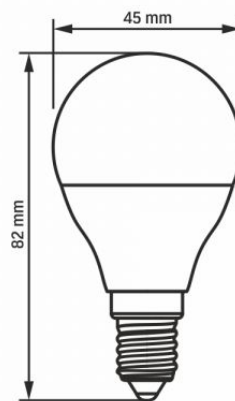

VIDEX®

VIDEX-E14-G45-4W-WW

INDEX: VLE-G45e-04143

We reserve the right to make technical changes. The data contained in this material is not legally binding.

Allegro opt Sp. z o.o., ul. Mierzeja Wiślana 11,
30-732 Krakow, Poland.