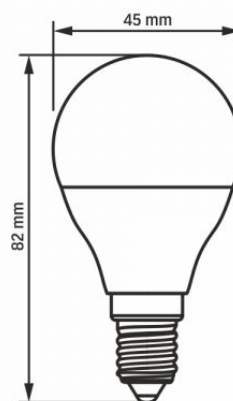

## Dimensions

<b>EAN</b>	5904405540398
<b>Height</b>	82 mm
<b>Width</b>	45 mm
<b>Depth</b>	45 mm
<b>Outer box</b>	20 pcs.

**VIDEX<sup>®</sup>**

VIDEX-E14-G45-4W-WW

**INDEX: VLE-G45e-04143**

We reserve the right to make technical changes. The data contained in this material is not legally binding.