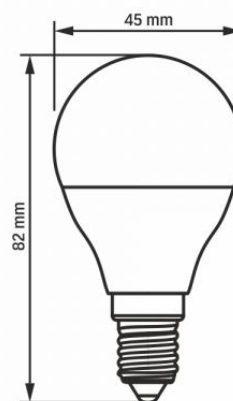

VIDEX®

VIDEX-E14-G45-4W-NW

INDEX: VLE-G45e-04144

We reserve the right to make technical changes. The data contained in this material is not legally binding.

Allegro Opt Sp. z o.o., Handlowa 23, 05-120 Legionowo, Poland.