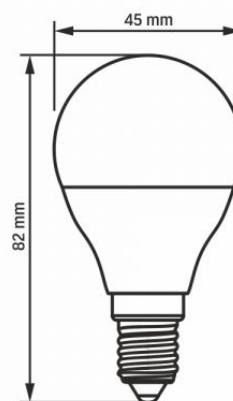

Dimensions

EAN	5904405540404
Height	82 mm
Width	45 mm
Depth	45 mm
Outer box	20 pcs.

VIDEX[®]

VIDEX-E14-G45-4W-NW

INDEX: VLE-G45e-04144

We reserve the right to make technical changes. The data contained in this material is not legally binding.