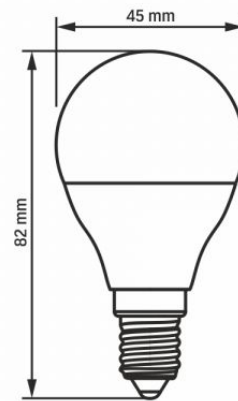

Useful luminous flux of the light source in a sphere reference (360°)	
---	--

Additional information

Place of application	indoor
----------------------	--------

Operating temperature range	-20° +40°C
-----------------------------	------------

Mercury content	Does not contain
-----------------	------------------

Ingress protection	IP20
--------------------	------

Dimensions

EAN	5904405540404
-----	---------------

Height	82 mm
--------	-------

Width	45 mm
-------	-------

Depth	45 mm
-------	-------

Outer box	20 pcs.
-----------	---------

VIDEX®

VIDEX-E14-G45-4W-NW

INDEX: VLE-G45e-04144

We reserve the right to make technical changes. The data contained in this material is not legally binding.