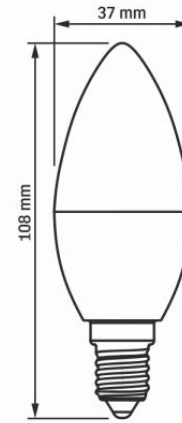

VIDEX®

VIDEX-E14-C37-7W-WW

INDEX: VLE-C37e-07143

We reserve the right to make technical changes. The data contained in this material is not legally binding.

Allegro Opt Sp. z o.o., Handlowa 23, 05-120 Legionowo, Poland.