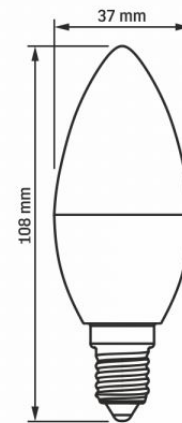

VIDEX®

VIDEX-E14-C37-7W-WW

INDEX: VLE-C37e-07143

We reserve the right to make technical changes. The data contained in this material is not legally binding.

Allegro opt Sp. z o.o., ul. Mierzeja Wiślana 11,
30-732 Krakow, Poland.