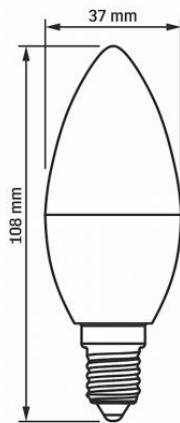

INDEX: VLE-C37e-07144

We reserve the right to make technical changes. The data contained in this material is not legally binding.

Allegro opt Sp. z o.o., ul. Mierzeja Wiślana 11,
30-732 Krakow, Poland.