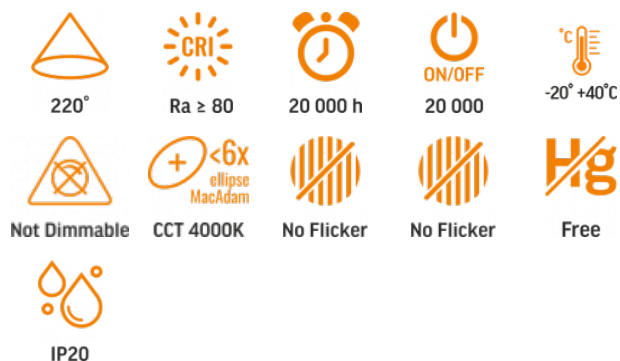

VIDEX®

VIDEX-E14-C37-7W-NW

INDEX: VLE-C37e-07144

WARRANTY 2 YEARS

Neutral White / Neutralny biały / Neutralni bila / Blanc neuter / Neutrálna biela / Neutraal wit / Semleges feher / Nevtralno bela / Neutralno bijela / Neutralweiß / Alb neutru / Neutralus balta / Neitrāls balta / Neutraalne valge / Нейтрално бяла / Bianco neutro.

General parameters

Light source or containing product Light source

Type of light source

Energy class of the light source	F
Dimmable	no
Directional (DLS) or non-directional (NDLS) light source	NDLS
Connected light source (cls)	no
Color-tunable light source	no
Mains (MLS) or non-mains (NMLS) light source	MLS
High luminance light source	No
Anti-glare shield	No
Technology	LED

Electrical parameters

On-mode power (Pon)	7 W
Rated voltage, frequency	AC 220-240 V, 50/60 Hz
Rated current	60 mA
Energy consumption in on-mode of the light source (kWh/1000h)	7
Displacement factor (cos φ1)	0.5
Survival factor	0.9

Photometric parameters

Useful luminous flux (Φuse)	630 Lm
Correlated color temperature	4000K (neutral white)
Beam angle	220°
Color rendering index (CRI)	Ra > 80
Lifetime	20000 h
On/Off cycles	20000
Useful luminous flux of the light source reference	in a sphere (360°)
Chromaticity coordinates (x)	0.38
Chromaticity coordinates (y)	0.38
R9 colour rendering index value	>0
The lumen maintenance factor	≥94.8%
Colour consistency in MacAdam ellipses (SDCM)	<6 (4000K)
Flicker metric (Pst LM)	≤1
Stroboscopic effect metric (SVM)	≤0.4