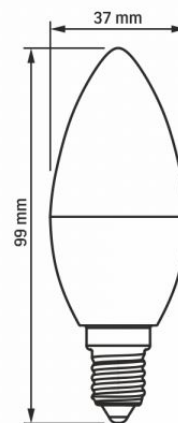

VIDEX®

VIDEX-E14-C37-4W-WW

INDEX: VLE-C37e-04143

We reserve the right to make technical changes. The data contained in this material is not legally binding.

Allegro opt Sp. z o.o., ul. Mierzeja Wiślana 11,
30-732 Krakow, Poland.