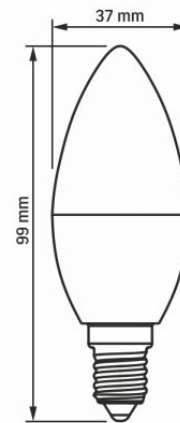

VIDEX®

VIDEX-E14-C37-4W-WW

INDEX: VLE-C37e-04143

We reserve the right to make technical changes. The data contained in this material is not legally binding.

Allegro opt Sp. z o.o., ul. Mierzeja Wiślana 11,
30-732 Krakow, Poland.