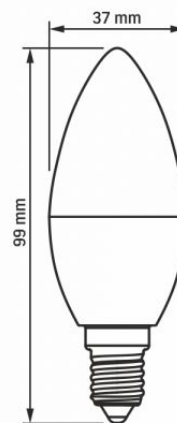

VIDEX®

VIDEX-E14-C37-4W-NW

INDEX: VLE-C37e-04144

We reserve the right to make technical changes. The data contained in this material is not legally binding.

Allegro opt Sp. z o.o., ul. Mierzeja Wiślana 11,
30-732 Krakow, Poland.