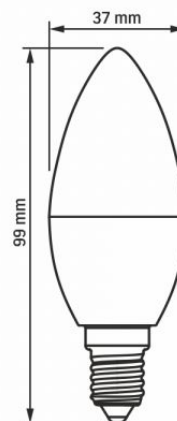

VIDEX®

VIDEX-E14-C37-4W-NW

INDEX: VLE-C37e-04144

We reserve the right to make technical changes. The data contained in this material is not legally binding.

Allegro opt Sp. z o.o., ul. Mierzeja Wiślana 11,
30-732 Krakow, Poland.