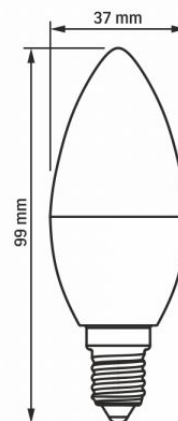

VIDEX®

VIDEX-E14-C37-4W-NW

INDEX: VLE-C37e-04144

We reserve the right to make technical changes. The data contained in this material is not legally binding.

Allegro opt Sp. z o.o., ul. Mierzeja Wiślana 11,
30-732 Krakow, Poland.