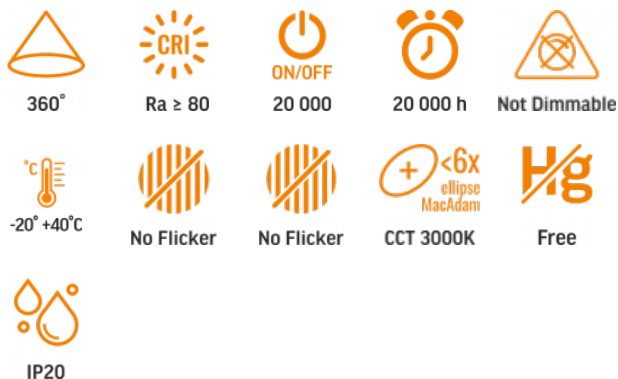

## TECHNICAL CARD

LED Bulb

Pursuant to the provisions of the WEEE Act, it is forbidden to put waste equipment marked with the symbol of a crossed out bin together with other waste. The user, wishing to get rid of electronic and electrical equipment, is obliged to return it to a waste equipment collection point. There are no hazardous components in the equipment that have a particularly negative impact on the environment and human health.