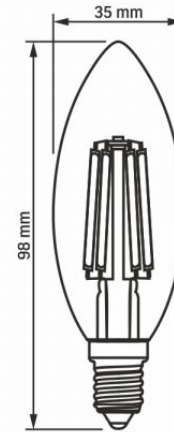

### Dimensions

<b>EAN</b>	5904405540107
<b>Height</b>	98 mm
<b>Depth</b>	35 mm
<b>Width</b>	35 mm
<b>Outer box</b>	20 pcs.

**VIDEX<sup>®</sup>**

VIDEX-E14-C35-6W-FIL-WW

**INDEX: VLE-C35F-06143**

We reserve the right to make technical changes. The data contained in this material is not legally binding.