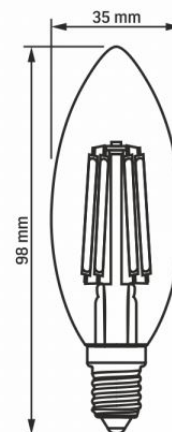

VIDEX®

VIDEX-E14-C35-6W-FIL-WW

INDEX: VLE-C35F-06143

We reserve the right to make technical changes. The data contained in this material is not legally binding.

Allegro opt Sp. z o.o., ul. Mierzeja Wiślana 11,
30-732 Krakow, Poland.