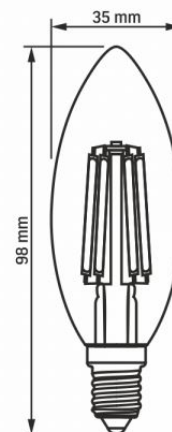

VIDEX®

VIDEX-E14-C35-6W-FIL-NW

INDEX: VLE-C35F-06144

We reserve the right to make technical changes. The data contained in this material is not legally binding.

Allegro Opt Sp. z o.o., Handlowa 23, 05-120 Legionowo, Poland.