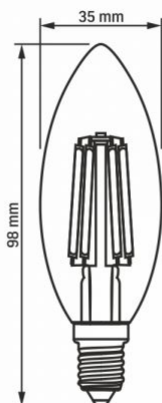

VIDEX®

VIDEX-E14-C35-6W-FIL-NW

INDEX: VLE-C35F-06144

We reserve the right to make technical changes. The data contained in this material is not legally binding.

Allegro opt Sp. z o.o., ul. Mierzeja Wiślana 11,
30-732 Krakow, Poland.

- The product must be used indoors
- Waste recycling after the end of the product's service life
- The product meets the requirements of EU directives
- Not suitable for use under moisture
- It is forbidden to throw away waste equipment marked with the symbol of a crossed-out bin with other waste
- Rated beam angle
  360°
- Ra > 80 – color rendering index
  Ra = 80
- Rated On/off cycles
  ON/OFF
  20 000
- Nominal lifetime (hours)
  20 000 h
- The product is incompatible with light regulators
  Not Dimmable
- Operating temperatures range
  -20° +40°C
- The flickering of the light does not exceed the permissible level
  No Flicker
- The product has minimal flickering, which should not cause discomfort or danger
  No Flicker
- Colour consistency in MacAdam ellipses (SDCM)
  +5 SDCM
  CCT 4000K
- The product does not contain mercury
  Hg Free
- Class of protection against dust and moisture. Protection against solid objects larger than 12 mm; no protection against moisture
  IP20