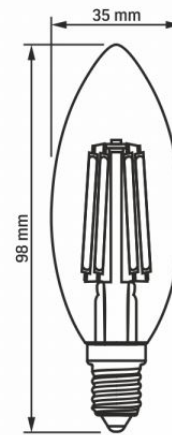

### INDEX: VLE-C35F-06144

Lifetime	20000 h
On/Off cycles	20000
Useful luminous flux of the light source reference	in a sphere (360°)

### Dimensions

EAN	5904405540114
Height	98 mm
Width	35 mm
Depth	35 mm
Outer box	20 pcs.

**VIDEX**<sup>®</sup>

VIDEX-E14-C35-6W-FIL-NW

**INDEX: VLE-C35F-06144**

We reserve the right to make technical changes. The data contained in this material is not legally binding.