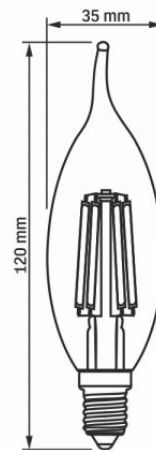

VIDEX®

VIDEX-E14-C35-6W-FIL-FLAME-NW

INDEX: VLE-C35Ft-06144

We reserve the right to make technical changes. The data contained in this material is not legally binding.

Allegro opt Sp. z o.o., ul. Mierzeja Wiślana 11,
30-732 Krakow, Poland.