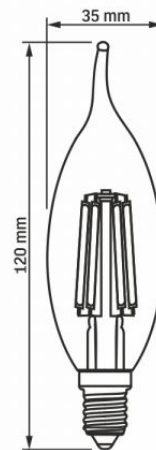

Useful luminous flux of the light source in a sphere reference (360°)	
---	--

Additional information

Place of application	indoor
----------------------	--------

Operating temperature range	-20° +40°C
-----------------------------	------------

Mercury content	Does not contain
-----------------	------------------

Ingress protection	IP20
--------------------	------

Dimensions

EAN	5904405540121
-----	---------------

Height	120 mm
--------	--------

Width	35 mm
-------	-------

Depth	35 mm
-------	-------

Outer box	20 pcs.
-----------	---------

VIDEX®

VIDEX-E14-C35-6W-FIL-FLAME-NW

INDEX: VLE-C35Ft-06144

We reserve the right to make technical changes. The data contained in this material is not legally binding.