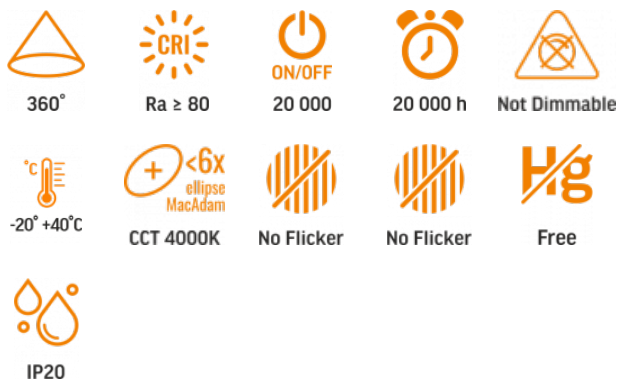

VIDEX®

WARRANTY 3 YEARS

Neutral White / Neutralny biały / Neutralni bila / Blanc neuter / Neutrálna biela / Neutraal wit / Semleges feher / Nevtralno bela / Neutralno bijela / Neutralweiß / Alb neutru / Neutralus balta / Neitrāls balta / Neutraalne valge / Нейтрално бяла / Bianco neutro.

General parameters

Light source or containing product Light source

Type of light source

Energy class of the light source	E
Dimmable	no
Directional (DLS) or non-directional (NDLS) light source	NDLS
Connected light source (cls)	no
Color-tunable light source	no
Mains (MLS) or non-mains (NMLS) light source	MLS
High luminance light source	No
Anti-glare shield	No

VIDEX-E14-C35-6W-FIL-FLAME-NW

INDEX: VLE-C35Ft-06144

Technology	LED
Electrical parameters	
On-mode power (Pon)	6 W
Rated voltage, frequency	AC 220-240 V, 50/60 Hz
Rated current	52 mA
Energy consumption in on-mode of the light source (kWh/1000h)	6
Displacement factor (cos φ1)	0.5
Survival factor	0.9
Photometric parameters	
Useful luminous flux (Φuse)	806 Lm
Correlated color temperature	4000K (neutral white)
Beam angle	360°
Color rendering index (CRI)	Ra > 80
On/Off cycles	20000
Lifetime	20000 h
Useful luminous flux of the light source reference	in a sphere (360°)
Chromaticity coordinates (x)	0.385
Chromaticity coordinates (y)	0.387
R9 colour rendering index value	>0
The lumen maintenance factor	≥94.8%
Colour consistency in MacAdam ellipses (SDCM)	<6 (4000K)
Flicker metric (Pst LM)	≤1
Stroboscopic effect metric (SVM)	≤0.4