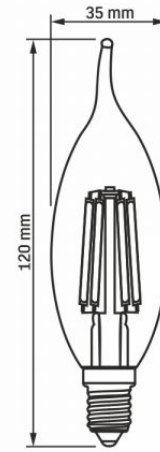

VIDEX®

VIDEX-E14-C35-6W-FIL-FLAME-NW

INDEX: VLE-C35Ft-06144

We reserve the right to make technical changes. The data contained in this material is not legally binding.

Allegro opt Sp. z o.o., ul. Mierzeja Wiślana 11,
30-732 Krakow, Poland.