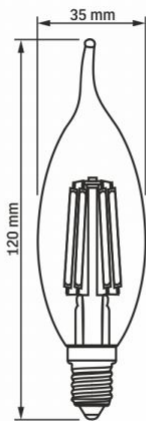

VIDEX®

VIDEX-E14-C35-6W-FIL-FLAME-NW

INDEX: VLE-C35Ft-06144

We reserve the right to make technical changes. The data contained in this material is not legally binding.

Allegro opt Sp. z o.o., ul. Mierzeja Wiślana 11,
30-732 Krakow, Poland.

- The product must be used indoors
- Waste recycling after the end of the product's service life
- The product meets the requirements of EU directives
- Not suitable for use under moisture
- It is forbidden to throw away waste equipment marked with the symbol of a crossed-out bin with other waste
- Rated beam angle
  360°
- Ra > 80 – color rendering index
  Ra = 80
- Rated On/off cycles
  ON/OFF
  20 000
- Nominal lifetime (hours)
  20 000 h
- The product is incompatible with light regulators
  Not Dimmable
- Operating temperatures range
  -20° +40°C
- The flickering of the light does not exceed the permissible level
  No Flicker
- The product has minimal flickering, which should not cause discomfort or danger
  No Flicker
- Colour consistency in MacAdam ellipses (SDCM)
  +5 SDCM
  CCT 4000K
- The product does not contain mercury
  Hg Free
- Class of protection against dust and moisture. Protection against solid objects larger than 12 mm; no protection against moisture
  IP20