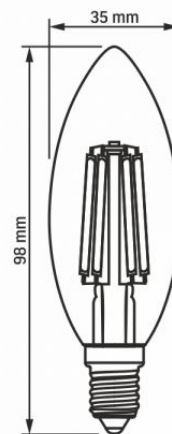

Lifetime	20000 h
On/Off cycles	20000
Useful luminous flux of the light source reference	in a sphere (360°)

Additional information

Place of application	indoor
Operating temperature range	-20° +40°C
Mercury content	Does not contain
Ingress protection	IP20

Dimensions

EAN	5904405540138
Height	98 mm
Depth	35 mm
Width	35 mm
Outer box	20 pcs.

VIDEX[®]

VIDEX-E14-C35-6W-FIL-AMBER-WW

INDEX: VLE-C35FA-06142

We reserve the right to make technical changes. The data contained in this material is not legally binding.