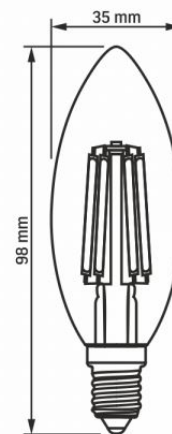

VIDEX®

VIDEX-E14-C35-6W-FIL-AMBER-WW

INDEX: VLE-C35FA-06142

We reserve the right to make technical changes. The data contained in this material is not legally binding.

Allegro opt Sp. z o.o., ul. Mierzeja Wiślana 11,
30-732 Krakow, Poland.