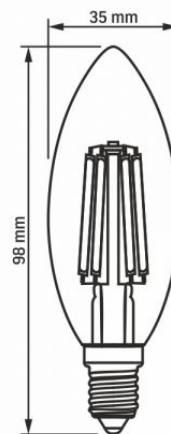

VIDEX®

VIDEX-E14-C35-6W-FIL-AMBER-WW

INDEX: VLE-C35FA-06142

We reserve the right to make technical changes. The data contained in this material is not legally binding.

Allegro opt Sp. z o.o., ul. Mierzeja Wiślana 11,
30-732 Krakow, Poland.