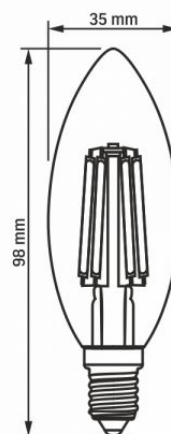

VIDEX®

VIDEX-E14-C35-6W-FIL-AMBER-WW

INDEX: VLE-C35FA-06142

We reserve the right to make technical changes. The data contained in this material is not legally binding.

Allegro opt Sp. z o.o., ul. Mierzeja Wiślana 11,
30-732 Krakow, Poland.