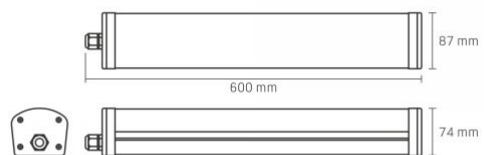

VIDEX®

VIDEX-HERMES-60CM-24W-IP65-NW

INDEX: VLE-BNW-24064

Built-in terminal
block for convenient
and reliable
connection

We reserve the right to make technical changes. The data contained in this material is not legally binding.

Allegro opt Sp. z o.o., ul. Mierzeja Wiślana 11,
30-732 Krakow, Poland.