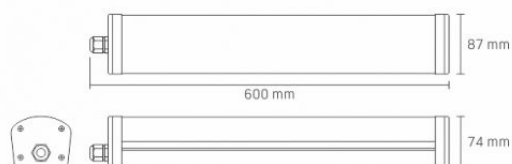

Additional information

Place of installation	Ceiling, Flat surface, Wall
Place of application	indoor, outdoor
Housing colour	White
Impact protection	IK08
Minimum distance from the illuminated object	0.5 m
Diffuser material	PC
Ultraviolet radiation	no
Operating temperature range	-20° +45°C
Mercury content	Does not contain
Ingress protection	IP65
Housing material	PC

Dimensions

EAN 5904405541418

VIDEX®**VIDEX-HERMES-60CM-24W-IP65-NW****INDEX: VLE-BNW-24064**

Height	600 mm
Width	87 mm
Depth	74 mm
Outer box	12 pcs.

We reserve the right to make technical changes. The data contained in this material is not legally binding.