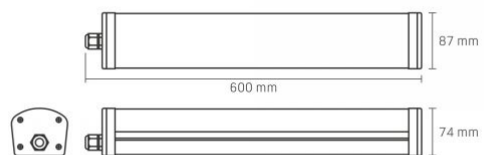

VIDEX®

VIDEX-HERMES-60CM-24W-IP65-NW

INDEX: VLE-BNW-24064

Mercury content	Does not contain
Ingress protection	IP65
Housing material	PC

Dimensions

EAN	5904405541418
In the package	1 pc.
Height	600 mm
Outer box	12 pcs.
Width	87 mm
Depth	74 mm

Signs marking goods

Packaging marking	Recycling of waste, CE, Utilization
--------------------------	-------------------------------------

VIDEX®

VIDEX-HERMES-60CM-24W-IP65-NW

INDEX: VLE-BNW-24064

We reserve the right to make technical changes. The data contained in this material is not legally binding.