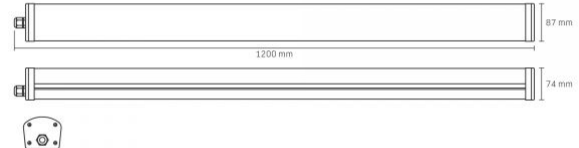

VIDEX®

VIDEX-HERMES-120CM-48W-IP65-NW

INDEX: VLE-BNW-48124

Mercury content	Does not contain
Ingress protection	IP65
Housing material	Aluminum

Dimensions

EAN	5904405541425
In the package	1 pc.
Height	1200 mm
Outer box	9 pcs.
Width	87 mm
Depth	74 mm

Signs marking goods

Packaging marking	Recycling of waste, CE, Utilization
--------------------------	-------------------------------------

VIDEX®

VIDEX-HERMES-120CM-48W-IP65-NW

INDEX: VLE-BNW-48124

Built-in terminal
block for convenient
and reliable
connection