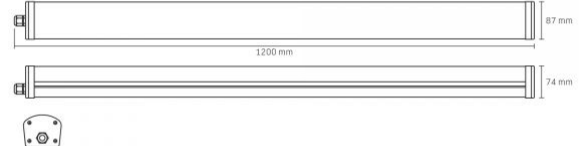

VIDEX®

VIDEX-HERMES-120CM-48W-IP65-NW

INDEX: VLE-BNW-48124

Mercury content	Does not contain
Ingress protection	IP65
Housing material	Aluminum

Dimensions

EAN	5904405541425
In the package	1 pc.
Height	1200 mm
Outer box	9 pcs.
Width	87 mm
Depth	74 mm

Signs marking goods

Packaging marking	Recycling of waste, CE, Utilization
--------------------------	-------------------------------------

VIDEX®

VIDEX-HERMES-120CM-48W-IP65-NW

INDEX: VLE-BNW-48124

We reserve the right to make technical changes. The data contained in this material is not legally binding.