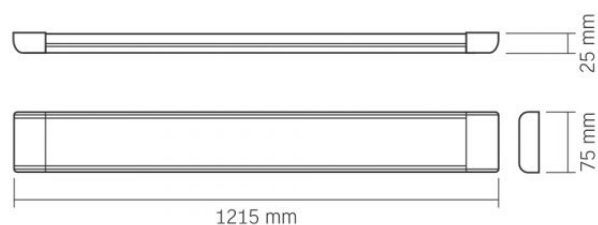

Mercury content	Does not contain
-----------------	------------------

Ingress protection	IP20
--------------------	------

Housing material	Aluminum
------------------	----------

Dimensions

VIDEX[®]

VIDEX-BATTEN-LED-50W-NW

INDEX: VLE-BN-50124

EAN	5904405541012
Height	25 mm
Width	75 mm
Depth	1215 mm
In the package	1 pc.
Outer box	20 pcs.

We reserve the right to make technical changes. The data contained in this material is not legally binding.