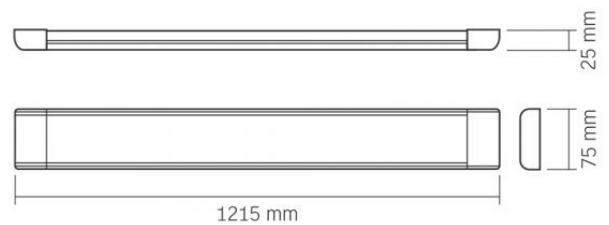

## Additional information

Place of installation	Ceiling, Wall
Place of application	indoor
Housing colour	Unpainted aluminum
Minimum distance from the illuminated object	0.5 m
Diffuser material	Plastic
Ultraviolet radiation	no
Operating temperature range	-20° +40°C
Mercury content	Does not contain
Ingress protection	IP20
Housing material	Aluminum

## Dimensions

**VIDEX**<sup>®</sup>

VIDEX-BATTEN-LED-50W-NW

**INDEX: VLE-BN-50124**

<b>EAN</b>	5904405541012
<b>Height</b>	25 mm
<b>Depth</b>	1215 mm
<b>Width</b>	75 mm
<b>Outer box</b>	20 pcs.
<b>In the package</b>	1 pc.