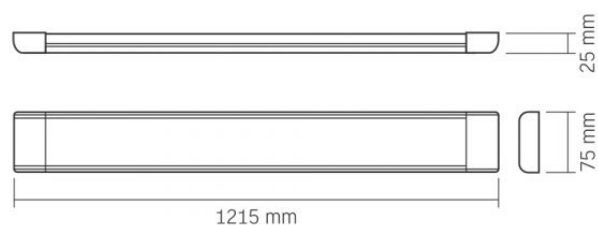

Mercury content	Does not contain
-----------------	------------------

Ingress protection	IP20
--------------------	------

Housing material	Aluminum
------------------	----------

Dimensions

VIDEX[®]

VIDEX-BATTEN-LED-50W-NW

INDEX: VLE-BN-50124

EAN	5904405541012
Height	25 mm
Width	75 mm
Depth	1215 mm
Outer box	20 pcs.
In the package	1 pc.

We reserve the right to make technical changes. The data contained in this material is not legally binding.