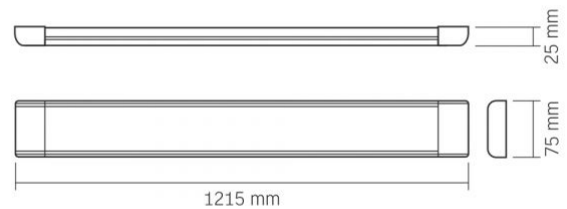

Additional information

Place of installation	Ceiling, Wall
Place of application	indoor
Housing colour	Unpainted aluminum
Minimum distance from the illuminated object	0.5 m
Diffuser material	Plastic
Ultraviolet radiation	no
Operating temperature range	-20° +40°C
Mercury content	Does not contain
Ingress protection	IP20
Housing material	Aluminum

Dimensions

VIDEX[®]

VIDEX-BATTEN-LED-50W-NW

INDEX: VLE-BN-50124

EAN	5904405541012
Width	75 mm
Height	25 mm
Depth	1215 mm
In the package	1 pc.
Outer box	20 pcs.

We reserve the right to make technical changes. The data contained in this material is not legally binding.