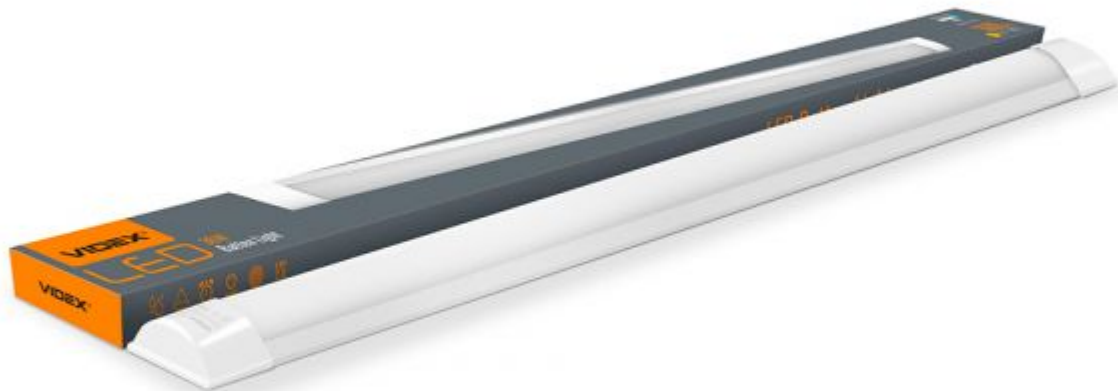

## TECHNICAL CARD

LED Batten Light

Pursuant to the provisions of the WEEE Act, it is forbidden to put waste equipment marked with the symbol of a crossed out bin together with other waste. The user, wishing to get rid of electronic and electrical equipment, is obliged to return it to a waste equipment collection point. There are no hazardous components in the equipment that have a particularly negative impact on the environment and human health.