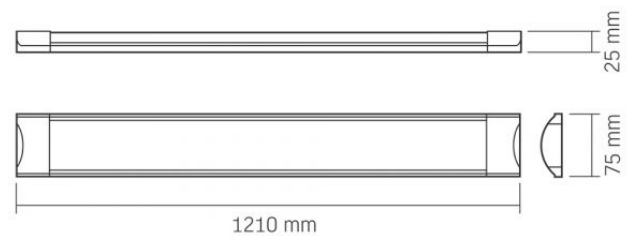

## Additional information

Place of installation	Ceiling, Wall
Place of application	indoor
Housing colour	Unpainted aluminum
Minimum distance from the illuminated object	0.5 m
Diffuser material	Plastic
Ultraviolet radiation	no
Operating temperature range	-20° +40°C
Mercury content	Does not contain
Ingress protection	IP20
Housing material	Aluminum

## Dimensions

EAN	5904405540992
-----	---------------

**VIDEX<sup>®</sup>****VIDEX-BATTEN-LED-36W-NW****INDEX: VLE-BN-36124**

<b>Height</b>	25 mm
<b>Width</b>	75 mm
<b>Depth</b>	1210 mm
<b>Outer box</b>	20 pcs.