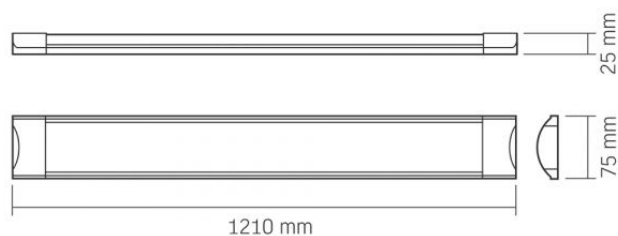

Additional information

Place of installation	Ceiling, Wall
Place of application	indoor
Housing colour	Unpainted aluminum
Minimum distance from the illuminated object	0.5 m
Diffuser material	Plastic
Ultraviolet radiation	no
Operating temperature range	-20° +40°C
Mercury content	Does not contain
Ingress protection	IP20
Housing material	Aluminum

Dimensions

EAN	5904405540992
-----	---------------

VIDEX®

VIDEX-BATTEN-LED-36W-NW

INDEX: VLE-BN-36124

Height	25 mm
Width	75 mm
Depth	1210 mm
Outer box	20 pcs.

We reserve the right to make technical changes. The data contained in this material is not legally binding.