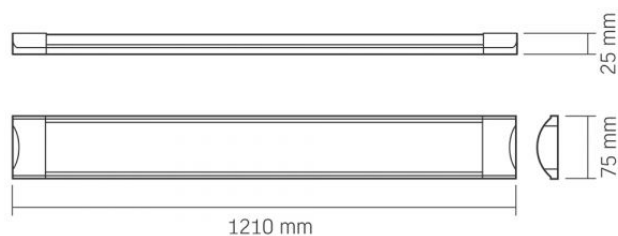

## Additional information

Place of installation	Ceiling, Wall
Place of application	indoor
Housing colour	Unpainted aluminum
Minimum distance from the illuminated object	0.5 m
Diffuser material	Plastic
Ultraviolet radiation	no
Operating temperature range	-20° +40°C
Mercury content	Does not contain
Ingress protection	IP20
Housing material	Aluminum

## Dimensions

EAN	5904405540992
-----	---------------

### INDEX: VLE-BN-36124

<b>Height</b>	25 mm
<b>Depth</b>	1210 mm
<b>Width</b>	75 mm
<b>Outer box</b>	20 pcs.

We reserve the right to make technical changes. The data contained in this material is not legally binding.