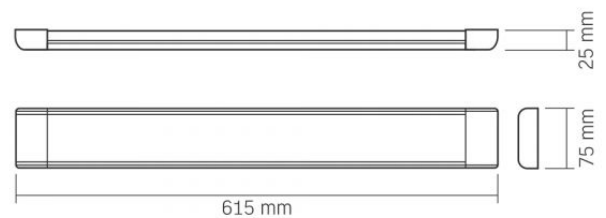

Additional information

Place of installation	Ceiling, Wall
Place of application	indoor
Housing colour	Unpainted aluminum
Minimum distance from the illuminated object	0.5 m
Diffuser material	Plastic
Ultraviolet radiation	no
Operating temperature range	-20° +40°C
Mercury content	Does not contain
Ingress protection	IP20
Housing material	Aluminum

Dimensions

EAN	5904405541005
-----	---------------

VIDEX[®]**VIDEX-BATTEN-LED-27W-NW****INDEX: VLE-BN-27064**

Height	25 mm
Width	75 mm
Depth	615 mm
Outer box	20 pcs.

We reserve the right to make technical changes. The data contained in this material is not legally binding.