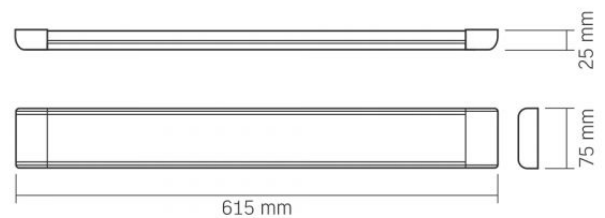

Additional information

| | |
|--|--------------------|
| Place of installation | Ceiling, Wall |
| Place of application | indoor |
| Housing colour | Unpainted aluminum |
| Minimum distance from the illuminated object | 0.5 m |
| Diffuser material | Plastic |
| Ultraviolet radiation | no |
| Operating temperature range | -20° +40°C |
| Mercury content | Does not contain |
| Ingress protection | IP20 |
| Housing material | Aluminum |

Dimensions

| | |
|-----|---------------|
| EAN | 5904405541005 |
|-----|---------------|

VIDEX[®]

VIDEX-BATTEN-LED-27W-NW

INDEX: VLE-BN-27064

| | |
|------------------|---------|
| Height | 25 mm |
| Width | 75 mm |
| Depth | 615 mm |
| Outer box | 20 pcs. |