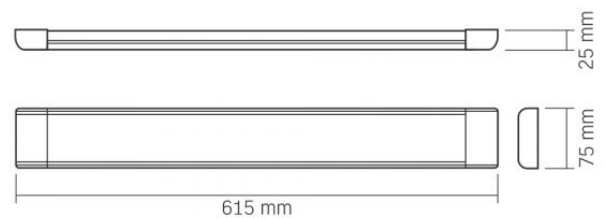

Additional information

Place of installation	Ceiling, Wall
Place of application	indoor
Housing colour	Unpainted aluminum
Minimum distance from the illuminated object	0.5 m
Diffuser material	Plastic
Ultraviolet radiation	no
Operating temperature range	-20° +40°C
Mercury content	Does not contain
Ingress protection	IP20
Housing material	Aluminum

Dimensions

EAN	5904405541005
-----	---------------

VIDEX[®]

VIDEX-BATTEN-LED-27W-NW

INDEX: VLE-BN-27064

Height	25 mm
Width	75 mm
Depth	615 mm
Outer box	20 pcs.

We reserve the right to make technical changes. The data contained in this material is not legally binding.