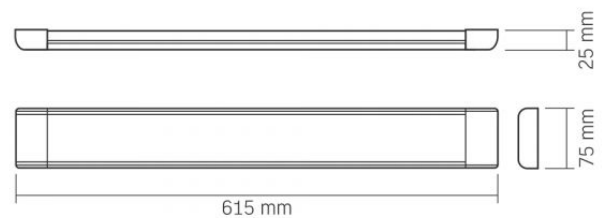

## Additional information

Place of installation	Ceiling, Wall
Place of application	indoor
Housing colour	Unpainted aluminum
Minimum distance from the illuminated object	0.5 m
Diffuser material	Plastic
Ultraviolet radiation	no
Operating temperature range	-20° +40°C
Mercury content	Does not contain
Ingress protection	IP20
Housing material	Aluminum

## Dimensions

EAN	5904405541005
-----	---------------

**VIDEX**<sup>®</sup>

VIDEX-BATTEN-LED-27W-NW

**INDEX: VLE-BN-27064**

<b>Height</b>	25 mm
<b>Width</b>	75 mm
<b>Depth</b>	615 mm
<b>Outer box</b>	20 pcs.