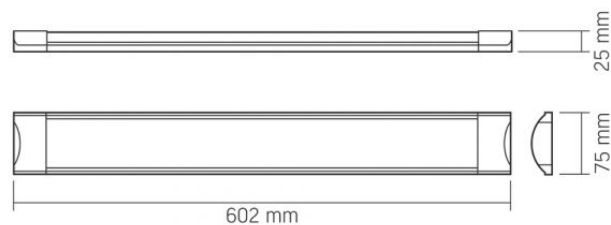

## Additional information

Place of installation	Ceiling, Wall
Place of application	indoor
Housing colour	Unpainted aluminum
Minimum distance from the illuminated object	0.5 m
Diffuser material	Plastic
Ultraviolet radiation	no
Operating temperature range	-20° +40°C
Mercury content	Does not contain
Ingress protection	IP20
Housing material	Aluminum

## Dimensions

EAN	5904405540985
-----	---------------

**VIDEX**<sup>®</sup>

VIDEX-BATTEN-LED-18W-NW

**INDEX: VLE-BN-18064**

<b>Height</b>	25 mm
<b>Width</b>	75 mm
<b>Depth</b>	602 mm
<b>Outer box</b>	20 pcs.