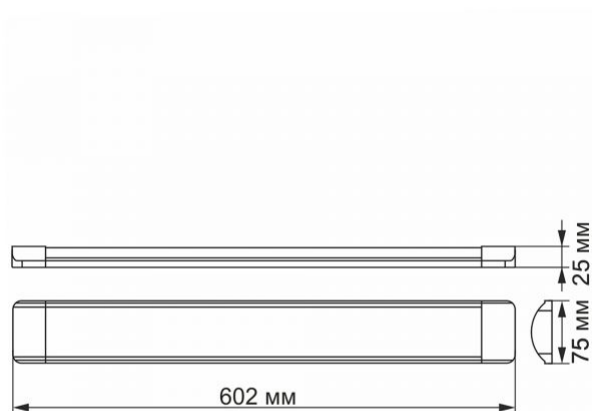

VIDEX®

VIDEX-BATTEN-LED-18W-NW

INDEX: VLE-BN-18064

We reserve the right to make technical changes. The data contained in this material is not legally binding.

Allegro opt Sp. z o.o., ul. Mierzeja Wiślana 11,
30-732 Krakow, Poland.

The product must be used indoors

Minimum distance from the illuminated object

Protection against electric shock class I. A product in which the means of protection against electric shock, in addition to the main insulation, is an additional protective circuit connected to the grounding of the power supply network

Waste recycling after the end of the product's service life

The product meets the requirements of EU directives

It is forbidden to throw away waste equipment marked with the symbol of a crossed-out bin with other waste

Rated beam angle

Ra > 80 - color rendering index

Rated On/off cycles

Nominal lifetime (hours)

The product does not emit ultraviolet light

The product is incompatible with light regulators

Operating temperatures range

The product does not contain mercury

Class of protection against dust and moisture. Protection against solid objects larger than 12 mm; no protection against moisture