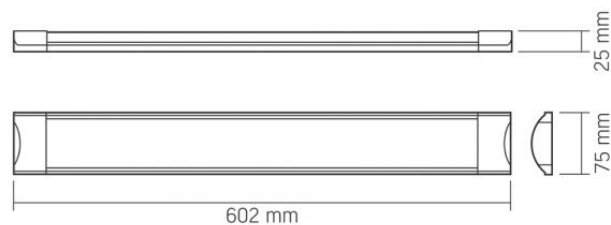

Additional information

Place of installation	Ceiling, Wall
Place of application	indoor
Housing colour	Unpainted aluminum
Minimum distance from the illuminated object	0.5 m
Diffuser material	Plastic
Ultraviolet radiation	no
Operating temperature range	-20° +40°C
Mercury content	Does not contain
Ingress protection	IP20
Housing material	Aluminum

Dimensions

EAN	5904405540985
-----	---------------

VIDEX[®]

VIDEX-BATTEN-LED-18W-NW

INDEX: VLE-BN-18064

Height	25 mm
Width	75 mm
Depth	602 mm
Outer box	20 pcs.

We reserve the right to make technical changes. The data contained in this material is not legally binding.