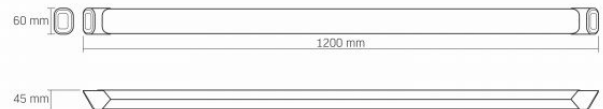

### Additional information

<b>Place of installation</b>	Ceiling, Wall
<b>Place of application</b>	indoor
<b>Housing colour</b>	Black
<b>Minimum distance from the illuminated object</b>	0.5 m
<b>Diffuser material</b>	Plastic
<b>Ultraviolet radiation</b>	no
<b>Operating temperature range</b>	-20° +40°C
<b>Suitable for installation in normally flammable surfaces</b>	yes
<b>Mercury content</b>	Does not contain
<b>Ingress protection</b>	IP20
<b>Housing material</b>	Aluminum

### Dimensions

<b>EAN</b>	4820246484589
<b>Height</b>	45 mm

**VIDEX®**

VIDEX 72W 1.2M 5000K 8000Lm Black

**INDEX: VLE-BN-72125B**

**VIDEX<sup>®</sup>****VIDEX 72W 1.2M 5000K 8000Lm Black****INDEX: VLE-BN-72125B**