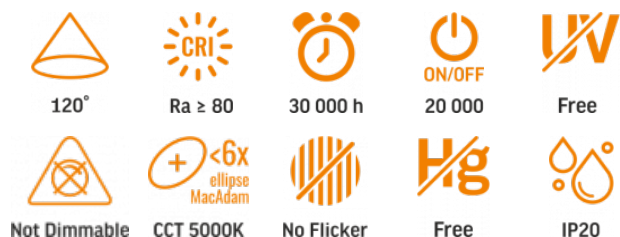

VIDEX®

VIDEX 72W 1.2M 5000K 8000Lm Black

INDEX: VLE-BN-72125B

WARRANTY 3 YEARS

NEUTRAL WHITE

5000K

Neutral White / Neutralny biały / Neutralni bila / Blanc neuter / Neutrálna biela / Neutraal wit / Semleges feher / Nevtralno bela / Neutralno bijela / Neutralweiß / Alb neutru / Neutralus balta / Neitrāls balta / Neutraalne valge / Нейтрално бяла / Bianco neutro.

General parameters

Control gear replaceable	by the producer
Light source replaceable	by the producer
Light source or containing product	Containing product

Type of light source

Energy class of the light source	E
Dimmable	no
Directional or non-directional light source	NDLS
Mains or non-mains light source	MLS
Connected light source (cls)	no
Colour-tuneable light source (CTLS)	no

High luminance light source	No
Anti-glare shield	No
Technology	LED

Electrical parameters

On-mode power (Pon)	72 W
Rated voltage, frequency	AC 220-240 V, 50/60 Hz
Rated current	386 mA
Input interface	Free wire ends
Electric shock protection class	I
Displacement factor (cos φ1)	0.9
Survival factor	0.9

Photometric parameters

Useful luminous flux of the light source (Φuse)	8000 Lm
Correlated color temperature	5000K (neutral white)
Beam angle	120°
Color rendering index (CRI)	Ra > 80
Lifetime	30000 h
On/Off cycles	20000
Useful luminous flux of the light source reference	in a sphere (360°)
Chromaticity coordinates (x)	0.35
Chromaticity coordinates (y)	0.36
R9 colour rendering index value	>0
The lumen maintenance factor	≥96%