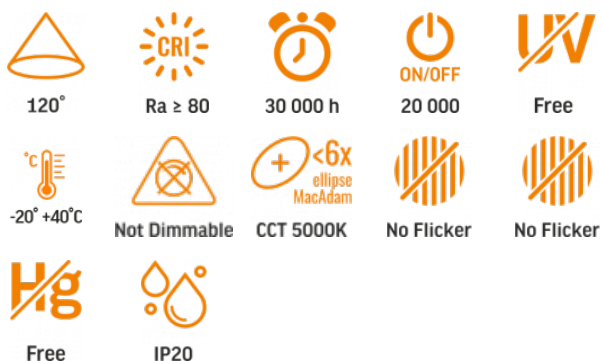

VIDEX®

VIDEX 72W 1.2M 5000K 8000Lm Black

INDEX: VLE-BN-72125B

WARRANTY 3 YEARS

NEUTRAL WHITE
5000K

Neutral White / Neutralny biały / Neutralni bila / Blanc neuter / Neutrálna biela / Neutraal wit / Semleges feher / Nevtralno bela / Neutralno bijela / Neutralweiß / Alb neutru / Neutralus balta / Neitrāls balta / Neutraalne valge / Неутрално бяла / Bianco neutro.

General parameters

Control gear replaceable	by the producer
Light source replaceable	by the producer
Light source or containing product	Containing product

Type of light source

Dimmable	no
Directional (DLS) or non-directional (NDLS) light source	NDLS
Mains (MLS) or non-mains (NMLS) light source	MLS
Connected light source (cls)	no

Color-tunable light source	no
High luminance light source	No
Anti-glare shield	No
Technology	LED
Energy efficiency class of the contained light source	E

Electrical parameters

On-mode power (Pon)	72 W
Rated voltage, frequency	AC 220-240 V, 50/60 Hz
Rated current	386 mA
Input interface	Free wire ends
Electric shock protection class	I
Displacement factor (cos φ1)	0.9
Survival factor	0.9

Photometric parameters

Useful luminous flux of the contained light source (Φuse)	8000 Lm
Correlated color temperature	5000K (neutral white)
Beam angle	120°
Color rendering index (CRI)	Ra > 80
Lifetime	30000 h
On/Off cycles	20000
Useful luminous flux of the light source reference	in a sphere (360°)
Chromaticity coordinates (x)	0.35