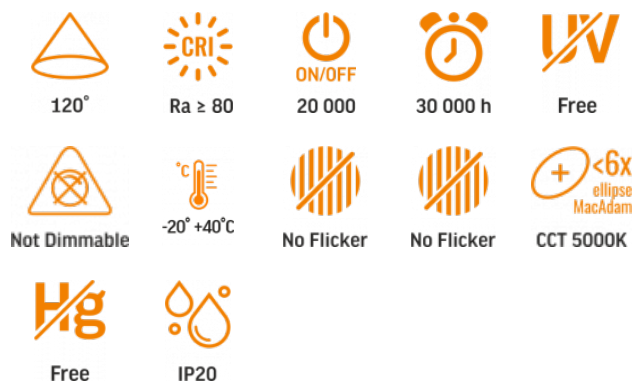

## TECHNICAL CARD

LED Batten Light

Pursuant to the provisions of the WEEE Act, it is forbidden to put waste equipment marked with the symbol of a crossed out bin together with other waste. The user, wishing to get rid of electronic and electrical equipment, is obliged to return it to a waste equipment collection point. There are no hazardous components in the equipment that have a particularly negative impact on the environment and human health.