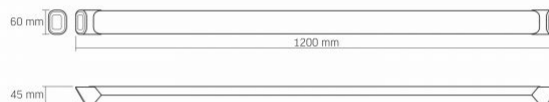

VIDEX®

VIDEX 72W 1.2M 5000K 8000Lm Black

INDEX: VLE-BN-72125B

We reserve the right to make technical changes. The data contained in this material is not legally binding.

Allegro opt Sp. z o.o., ul. Mierzeja Wiślana 11,
30-732 Krakow, Poland.

- The product must be used indoors
- Protection against electric shock class I. A product in which the means of protection against electric shock, in addition to the main insulation, is an additional protective circuit connected to the grounding of the power supply network
- Minimum distance from the illuminated object
- The product can be installed and used in/on normally flammable surfaces
- Waste recycling after the end of the product's service life
- The product meets the requirements of EU directives
- It is forbidden to throw away waste equipment marked with the symbol of a crossed-out bin with other waste
- Rated beam angle
  120°
- Ra > 80 - color rendering index
  CRI 84
- Rated On/off cycles
  20 000
- Nominal lifetime (hours)
  30 000 h
- The product does not emit ultraviolet light
  Free
- The product is incompatible with light regulators
  Not Dimmable
- Operating temperatures range
  -20°-40°C
- The flickering of the light does not exceed the permissible level
  No Flicker
- The product has minimal flickering, which should not cause discomfort or danger
  No Flicker
- Colour consistency in MacAdam ellipses (SDCM)
  CC1 5000K
- The product does not contain mercury
  Free
- Class of protection against dust and moisture. Protection against solid objects larger than 12 mm; no protection against moisture
  IP20

Date: 5.07.2026