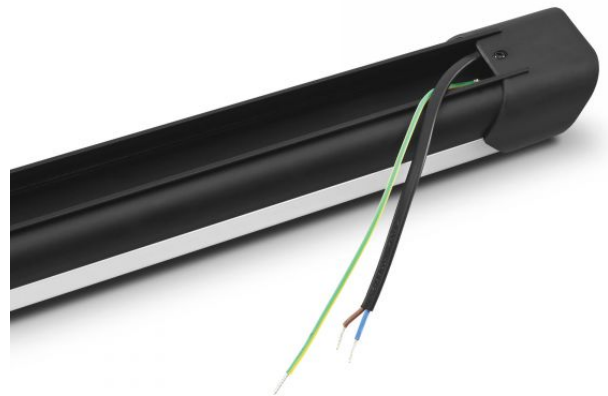

VIDEX®

VIDEX 72W 1.2M 5000K 8000Lm Black

INDEX: VLE-BN-72125B