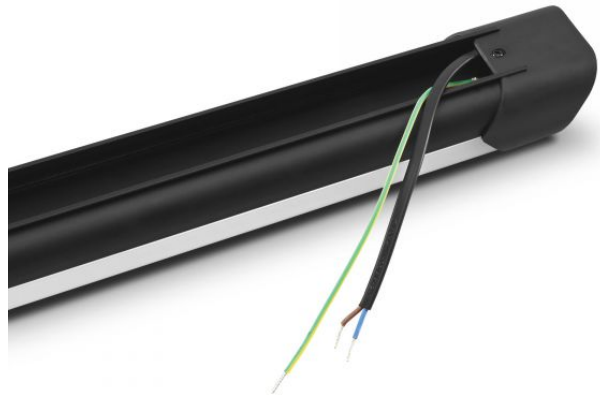

VIDEX®

VIDEX 72W 1.2M 5000K 8000Lm Black

INDEX: VLE-BN-72125B