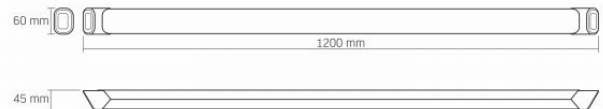

### Additional information

<b>Place of installation</b>	Ceiling, Wall
<b>Place of application</b>	indoor
<b>Housing colour</b>	Black
<b>Minimum distance from the illuminated object</b>	0.5 m
<b>Diffuser material</b>	Plastic
<b>Ultraviolet radiation</b>	no
<b>Operating temperature range</b>	-20° +40°C
<b>Suitable for installation in normally flammable surfaces</b>	yes
<b>Mercury content</b>	Does not contain
<b>Ingress protection</b>	IP20
<b>Housing material</b>	Aluminum

### Dimensions

<b>EAN</b>	4820246484589
<b>Height</b>	45 mm

**VIDEX<sup>®</sup>**

VIDEX 72W 1.2M 5000K 8000Lm Black

**INDEX: VLE-BN-72125B**

**VIDEX<sup>®</sup>**

VIDEX 72W 1.2M 5000K 8000Lm Black

**INDEX: VLE-BN-72125B**