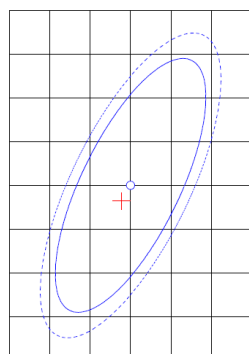

NEUTRAL WHITE
5000K

Neutral White / Neutralny biaty / Neutralni bila / Blanc neuter / Neutrálna biela / Neutraal wit / Semleges feher / Nevtralno bela / Neutralno bijela / Neutralweiß / Alb neutru / Neutralus balta / Neitrāls balta / Neutraalne valge / Нейтрално бяла / Bianco neutro.

General parameters

Light source or containing product Light source

Control gear replaceable by the producer

Light source replaceable by the producer

Type of light source

Energy class of the light source E

Dimmable no

Directional (DLS) or non-directional (NDLS) light source NDLS

Connected light source (cls) no

Color-tunable light source no

Mains (MLS) or non-mains (NMLS) light source MLS

High luminance light source No

Anti-glare shield No

Technology LED

Electrical parameters

On-mode power (Pon) 36 W

Rated voltage, frequency AC 220-240 V, 50/60 Hz

Rated current 193 mA

Input interface Free wire ends