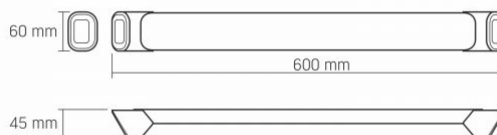

VIDEX®

VIDEX 36W 0.6M 5000K 4000Lm Black

INDEX: VLE-BN-36065B

We reserve the right to make technical changes. The data contained in this material is not legally binding.

Allegro opt Sp. z o.o., ul. Mierzeja Wiślana 11,
30-732 Krakow, Poland.

- The product must be used indoors
- Minimum distance from the illuminated object
  0.5 m
- Protection against electric shock class I. A product in which the means of protection against electric shock, in addition to the main insulation, is an additional protective circuit connected to the grounding of the power supply network
- The product can be installed and used in/on normally flammable surfaces
- Waste recycling after the end of the product's service life
- The product meets the requirements of EU directives
- It is forbidden to throw away waste equipment marked with the symbol of a crossed-out bin with other waste
- Rated beam angle
  120°
- Ra > 80 - color rendering index
  Ra > 80
- Rated On/off cycles
  20 000
- Nominal lifetime (hours)
  30 000 h
- The product does not emit ultraviolet light
  Free
- The product is incompatible with light regulators
  Not Dimmable
- Operating temperatures range
  -20° +40°C
- Colour consistency in MacAdam ellipses (SDCM)
  CC1 5000K
- The flickering of the light does not exceed the permissible level
  No Flicker
- The product has minimal flickering, which should not cause discomfort or danger
  No Flicker
- The product does not contain mercury
  Free
- Class of protection against dust and moisture. Protection against solid objects larger than 12 mm; no protection against moisture
  IP20

Date: 29.03.2025