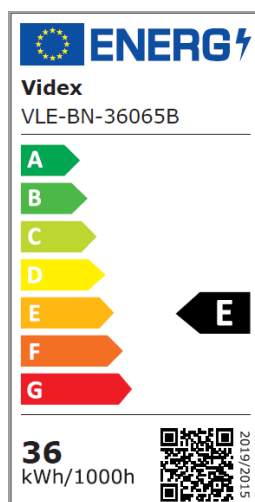

VIDEX®

VIDEX 36W 0.6M 5000K 4000Lm Black

INDEX: VLE-BN-36065B

TECHNICAL CARD

LED Batten Light

Pursuant to the provisions of the WEEE Act, it is forbidden to put waste equipment marked with the symbol of a crossed out bin together with other waste. The user, wishing to get rid of electronic and electrical equipment, is obliged to return it to a waste equipment collection point. There are no hazardous components in the equipment that have a particularly negative impact on the environment and human health.

VIDEX®

VIDEX 36W 0.6M 5000K 4000Lm Black

INDEX: VLE-BN-36065B

WARRANTY 3 YEARS

NEUTRAL WHITE
5000K

Neutral White / Neutralny biaty / Neutralni bila / Blanc neuter / Neutrálna biela / Neutraal wit / Semleges feher / Nevtralno bela / Neutralno bijela / Neutralweiß / Alb neutru / Neutralus balta / Neitrāls balta / Neutraalne valge / Нейтрално бяла / Bianco neutro.

Technology LED

Electrical parameters

On-mode power (Pon) 36 W

Rated voltage, frequency AC 220-240 V, 50/60 Hz

Rated current 193 mA

Input interface Free wire ends

INDEX: VLE-BN-36065B

Electric shock protection class	I
Displacement factor (cos ϕ 1)	0.9
Survival factor	0.9

Photometric parameters

Useful luminous flux (Φ use)	4000 Lm
Correlated color temperature	5000K (neutral white)
Beam angle	120°
Color rendering index (CRI)	Ra > 80
On/Off cycles	20000
Lifetime	30000 h
Useful luminous flux of the light source reference	in a sphere (360°)
Chromaticity coordinates (x)	0.35
Chromaticity coordinates (y)	0.36
R9 colour rendering index value	>0
The lumen maintenance factor	≥96%
Colour consistency in MacAdam ellipses (SDCM)	<6 (5000K)
Flicker metric (Pst LM)	≤1
Stroboscopic effect metric (SVM)	≤0.4
CRI Min	Ra 80
CRI Max	Ra 88