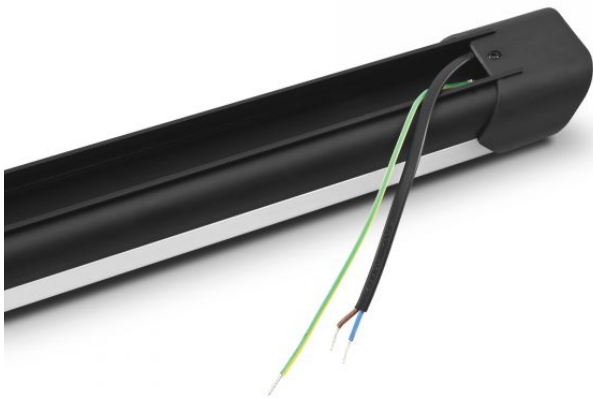

VIDEX®

VIDEX 36W 0.6M 5000K 4000Lm Black

INDEX: VLE-BN-36065B

We reserve the right to make technical changes. The data contained in this material is not legally binding.

Allegro Opt Sp. z o.o., Handlowa 23, 05-120 Legionowo, Poland.