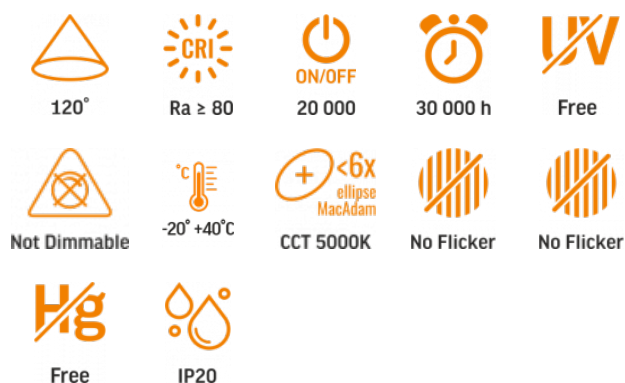

VIDEX®

VIDEX 36W 0.6M 5000K 4000Lm Black

INDEX: VLE-BN-36065B

TECHNICAL CARD

LED Batten Light

Pursuant to the provisions of the WEEE Act, it is forbidden to put waste equipment marked with the symbol of a crossed out bin together with other waste. The user, wishing to get rid of electronic and electrical equipment, is obliged to return it to a waste equipment collection point. There are no hazardous components in the equipment that have a particularly negative impact on the environment and human health.

VIDEX®

VIDEX 36W 0.6M 5000K 4000Lm Black

INDEX: VLE-BN-36065B

WARRANTY 3 YEARS

NEUTRAL WHITE
5000K

Neutral White / Neutralny biaty / Neutralni bila / Blanc neuter / Neutrálna biela / Neutraal wit / Semleges feher / Nevtralno bela / Neutralno bijela / Neutralweiß / Alb neutru / Neutralus balta / Neitrāls balta / Neutraalne valge / Нейтрално бяла / Bianco neutro.