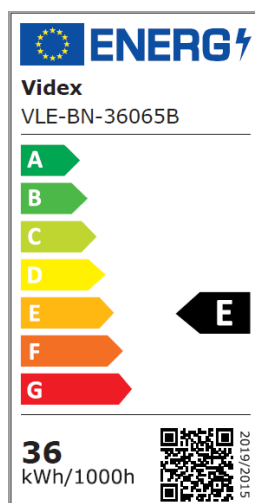

VIDEX®

VIDEX 36W 0.6M 5000K 4000Lm Black

INDEX: VLE-BN-36065B

TECHNICAL CARD

LED Batten Light

Pursuant to the provisions of the WEEE Act, it is forbidden to put waste equipment marked with the symbol of a crossed out bin together with other waste. The user, wishing to get rid of electronic and electrical equipment, is obliged to return it to a waste equipment collection point. There are no hazardous components in the equipment that have a particularly negative impact on the environment and human health.

VIDEX®

VIDEX 36W 0.6M 5000K 4000Lm Black

INDEX: VLE-BN-36065B

WARRANTY 3 YEARS

NEUTRAL WHITE

Neutral White / Neutralny biały / Neutralni bila / Blanc neuter / Neutrálna biela / Neutraal wit / Semleges feher / Nevtralno bela / Neutralno bijela / Neutralweiß / Alb neutru / Neutralus balta / Neitrāls balta / Neutraalne valge / Нейтрално бяла / Bianco neutro.

Electrical parameters

On-mode power (Pon)	36 W
Rated voltage, frequency	AC 220-240 V, 50/60 Hz
Rated current	193 mA
Input interface	Free wire ends
Electric shock protection class	I
Displacement factor (cos φ1)	0.9
Survival factor	0.9

INDEX: VLE-BN-36065B

Photometric parameters

Useful luminous flux of the light source (Φ_{use})	4000 Lm
Correlated color temperature	5000K (neutral white)
Beam angle	120°
Color rendering index (CRI)	Ra > 80
Lifetime	30000 h
On/Off cycles	20000
Useful luminous flux of the light source reference	in a sphere (360°)
Chromaticity coordinates (x)	0.35
Chromaticity coordinates (y)	0.36
R9 colour rendering index value	>0
The lumen maintenance factor	≥96%
Flicker metric (Pst LM)	≤1
Colour consistency in MacAdam ellipses (SDCM)	<6 (5000K)
Stroboscopic effect metric (SVM)	≤0.4
CRI Min	Ra 80
CRI Max	Ra 88