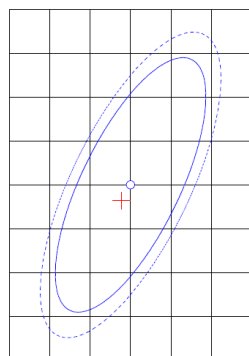

NEUTRAL WHITE

Neutral White / Neutralny biały / Neutralni bila / Blanc neuter / Neutrálna biela / Neutraal wit / Semleges feher / Nevtralno bela / Neutralno bijela / Neutralweiß / Alb neutru / Neutralus balta / Neitrāls balta / Neutraalne valge / Нейтрално бяла / Bianco neutro.

General parameters

Control gear replaceable	by the producer
Light source replaceable	by the producer
Light source or containing product	Containing product

Type of light source

Energy class of the light source	E
Dimmable	no
Directional or non-directional light source	NDLS
Mains or non-mains light source	MLS
Connected light source (cls)	no
Colour-tuneable light source (CTLS)	no
High luminance light source	No
Anti-glare shield	No
Technology	LED

Electrical parameters

On-mode power (Pon)	36 W
Rated voltage, frequency	AC 220-240 V, 50/60 Hz
Rated current	193 mA
Input interface	Free wire ends
Electric shock protection class	I
Displacement factor (cos φ1)	0.9
Survival factor	0.9