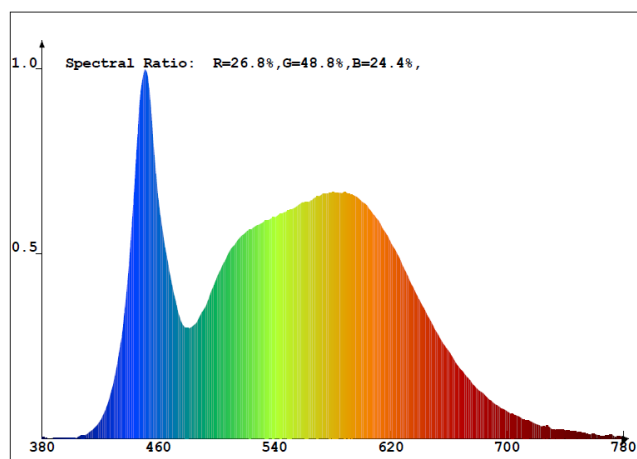

NEUTRAL WHITE
5000K

Neutral White / Neutralny biaty / Neutralni bila / Blanc neuter / Neutrálna biela / Neutraal wit / Semleges feher / Nevtralno bela / Neutralno bijela / Neutralweiß / Alb neutru / Neutralus balta / Neitrāls balta / Neutraalne valge / Нейтрално бяла / Bianco neutro.

General parameters

Light source or containing product Light source

Control gear replaceable by the producer

Light source replaceable by the producer

Type of light source

Energy class of the light source E

Dimmable no

Directional (DLS) or non-directional (NDLS) light source NDLS

Connected light source (cls) no

Color-tunable light source no

Mains (MLS) or non-mains (NMLS) light source MLS

High luminance light source No

Anti-glare shield No

Technology LED

Electrical parameters

On-mode power (Pon) 36 W

Rated voltage, frequency AC 220-240 V, 50/60 Hz

Rated current 193 mA

Input interface Free wire ends