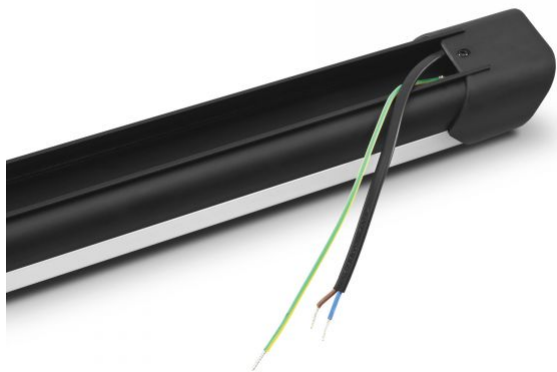

VIDEX[®]

VIDEX 36W 0.6M 5000K 4000Lm Black

INDEX: VLE-BN-36065B

VIDEX®

VIDEX 36W 0.6M 5000K 4000Lm Black

INDEX: VLE-BN-36065B

We reserve the right to make technical changes. The data contained in this material is not legally binding.