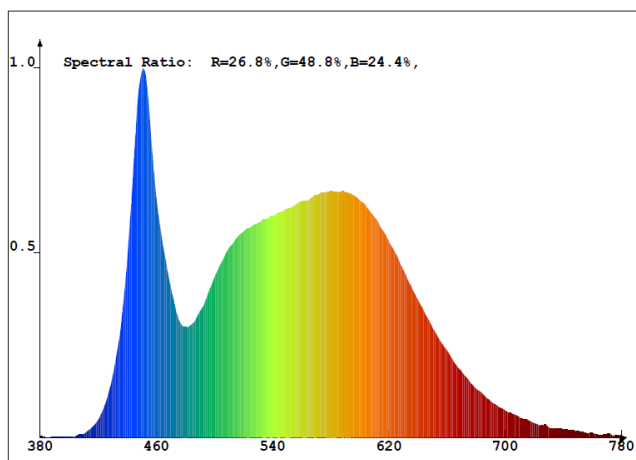

NEUTRAL WHITE

Neutral White / Neutralny biały / Neutralni bila / Blanc neuter / Neutrálna biela / Neutraal wit / Semleges feher / Nevtralno bela / Neutralno bijela / Neutralweiß / Alb neutru / Neutralus balta / Neitrāls balta / Neutraalne valge / Нейтрално бяла / Bianco neutro.

General parameters

Control gear replaceable	by the producer
Light source replaceable	by the producer
Light source or containing product	Containing product

Type of light source

Energy class of the light source	E
Dimmable	no
Directional or non-directional light source	NDLS
Mains or non-mains light source	MLS
Connected light source (cls)	no
Colour-tuneable light source (CTLS)	no
High luminance light source	No
Anti-glare shield	No
Technology	LED

Electrical parameters

On-mode power (Pon)	36 W
Rated voltage, frequency	AC 220-240 V, 50/60 Hz
Rated current	193 mA
Input interface	Free wire ends
Electric shock protection class	I
Displacement factor (cos φ1)	0.9
Survival factor	0.9