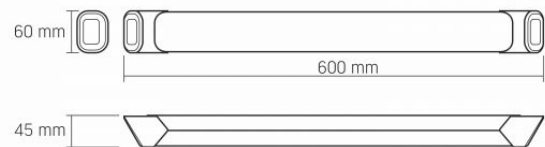

VIDEX®

VIDEX 36W 0.6M 5000K 4000Lm Black

INDEX: VLE-BN-36065B

We reserve the right to make technical changes. The data contained in this material is not legally binding.

Allegro Opt Sp. z o.o., Handlowa 23, 05-120 Legionowo, Poland.