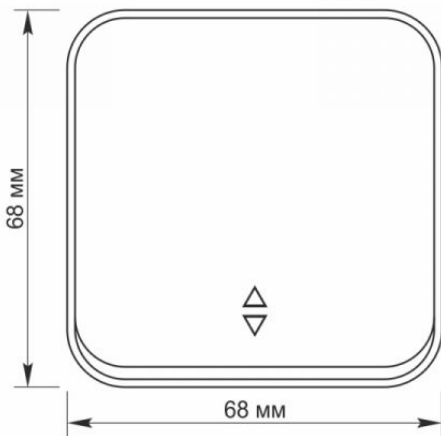

INDEX: VF-BNS11P-BG

We reserve the right to make technical changes. The data contained in this material is not legally binding.

Allegro opt Sp. z o.o., ul. Mierzeja Wiślana 11,
30-732 Krakow, Poland.