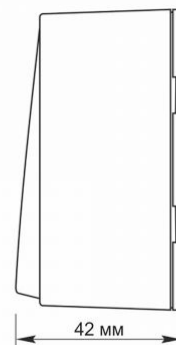

INDEX: VF-BNS11P-BG

We reserve the right to make technical changes. The data contained in this material is not legally binding.

Allegro opt Sp. z o.o., ul. Mierzeja Wiślana 11,
30-732 Krakow, Poland.

The product meets the requirements of EU directives

It is forbidden to throw away waste equipment marked with the symbol of a crossed-out bin with other waste

— Class of protection against dust and moisture. Protection against solid objects larger than 12 mm; no protection against moisture