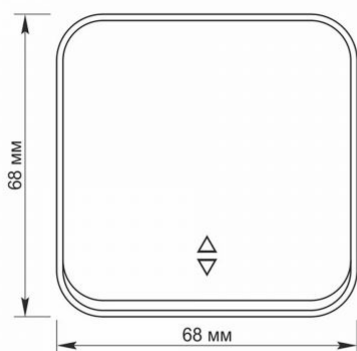

INDEX: VF-BNS11P-BG

We reserve the right to make technical changes. The data contained in this material is not legally binding.

Allegro opt Sp. z o.o., ul. Mierzeja Wiślana 11,
30-732 Krakow, Poland.

The product meets the requirements of EU directives

It is forbidden to throw away waste equipment marked with the symbol of a crossed-out bin with other waste

— Class of protection against dust and moisture. Protection against solid objects larger than 12 mm; no protection against moisture