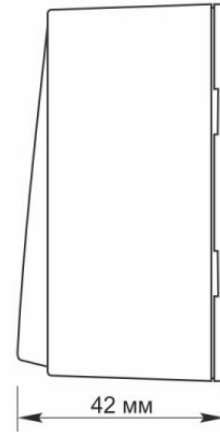

INDEX: VF-BNS11P-BG

We reserve the right to make technical changes. The data contained in this material is not legally binding.

Allegro opt Sp. z o.o., ul. Mierzeja Wiślana 11,
30-732 Krakow, Poland.