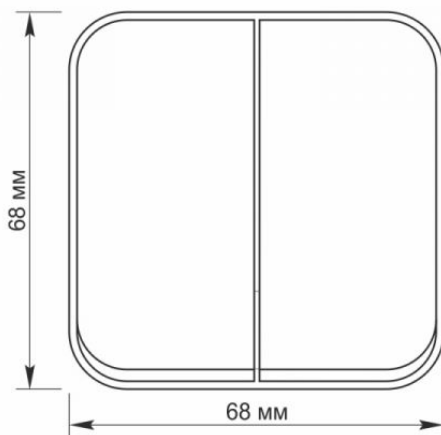

INDEX: VF-BNS12-BG

We reserve the right to make technical changes. The data contained in this material is not legally binding.

Allegro opt Sp. z o.o., ul. Mierzeja Wiślana 11,
30-732 Krakow, Poland.