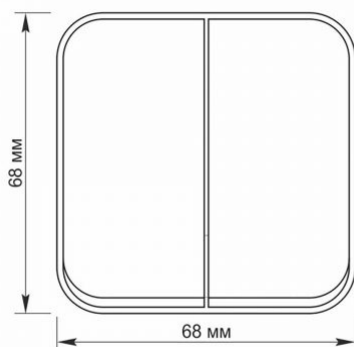

INDEX: VF-BNS12-BG

We reserve the right to make technical changes. The data contained in this material is not legally binding.

Allegro opt Sp. z o.o., ul. Mierzeja Wiślana 11,
30-732 Krakow, Poland.

The product meets the requirements of EU directives

It is forbidden to throw away waste equipment marked with the symbol of a crossed-out bin with other waste

— Class of protection against dust and moisture. Protection against solid objects larger than 12 mm; no protection against moisture