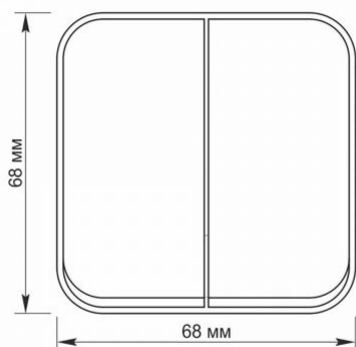

INDEX: VF-BNS12-BG

We reserve the right to make technical changes. The data contained in this material is not legally binding.

Allegro opt Sp. z o.o., ul. Mierzeja Wiślana 11,
30-732 Krakow, Poland.

The product meets the requirements of EU directives

It is forbidden to throw away waste equipment marked with the symbol of a crossed-out bin with other waste

— Class of protection against dust and moisture. Protection against solid objects larger than 12 mm; no protection against moisture