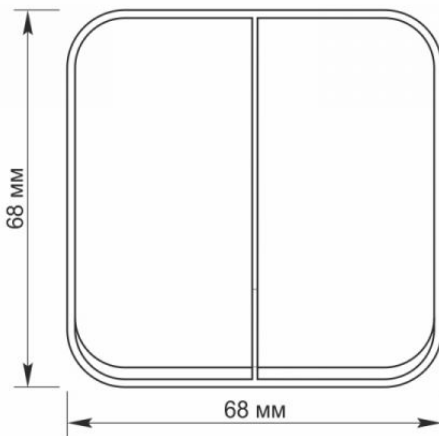

INDEX: VF-BNS12-BG

We reserve the right to make technical changes. The data contained in this material is not legally binding.

Allegro opt Sp. z o.o., ul. Mierzeja Wiślana 11,
30-732 Krakow, Poland.