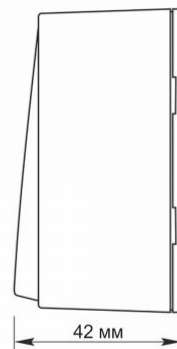

INDEX: VF-BNS12-BG

We reserve the right to make technical changes. The data contained in this material is not legally binding.

Allegro opt Sp. z o.o., ul. Mierzeja Wiślana 11,
30-732 Krakow, Poland.

The product meets the requirements of EU directives

It is forbidden to throw away waste equipment marked with the symbol of a crossed-out bin with other waste

— Class of protection against dust and moisture. Protection against solid objects larger than 12 mm; no protection against moisture