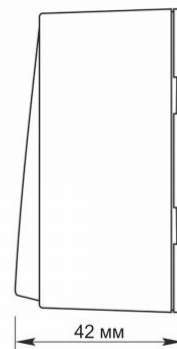

INDEX: VF-BNS12-BG

We reserve the right to make technical changes. The data contained in this material is not legally binding.

Allegro opt Sp. z o.o., ul. Mierzeja Wiślana 11,
30-732 Krakow, Poland.

The product meets the requirements of EU directives

It is forbidden to throw away waste equipment marked with the symbol of a crossed-out bin with other waste

— Class of protection against dust and moisture. Protection against solid objects larger than 12 mm; no protection against moisture