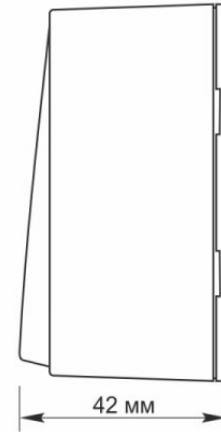

INDEX: VF-BNS12-BG

We reserve the right to make technical changes. The data contained in this material is not legally binding.

Allegro opt Sp. z o.o., ul. Mierzeja Wiślana 11,
30-732 Krakow, Poland.