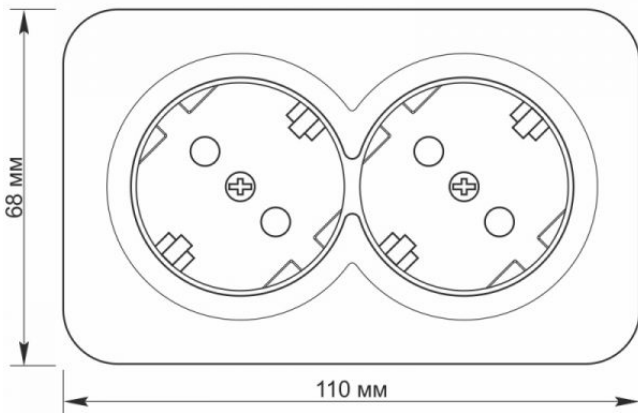

INDEX: VF-BNS22G-W

We reserve the right to make technical changes. The data contained in this material is not legally binding.

Allegro opt Sp. z o.o., ul. Mierzeja Wiślana 11,
30-732 Krakow, Poland.