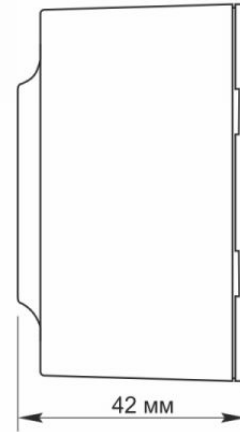

INDEX: VF-BNS22G-W

We reserve the right to make technical changes. The data contained in this material is not legally binding.

Allegro opt Sp. z o.o., ul. Mierzeja Wiślana 11,
30-732 Krakow, Poland.