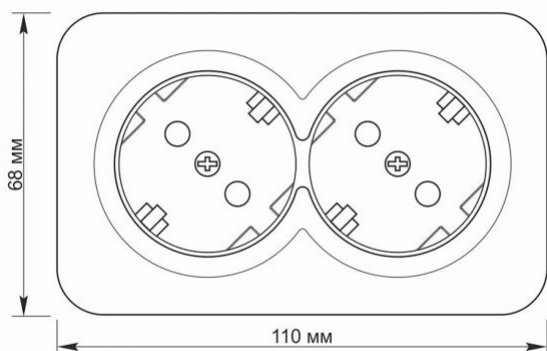

INDEX: VF-BNS22G-W

We reserve the right to make technical changes. The data contained in this material is not legally binding.

Allegro opt Sp. z o.o., ul. Mierzeja Wiślana 11,
30-732 Krakow, Poland.

The product meets the requirements of EU directives

It is forbidden to throw away waste equipment marked with the symbol of a crossed-out bin with other waste

— Class of protection against dust and moisture. Protection against solid objects larger than 12 mm; no protection against moisture