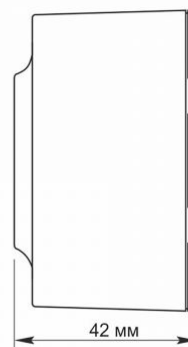

INDEX: VF-BNS22G-W

We reserve the right to make technical changes. The data contained in this material is not legally binding.

Allegro opt Sp. z o.o., ul. Mierzeja Wiślana 11,
30-732 Krakow, Poland.

The product meets the requirements of EU directives

It is forbidden to throw away waste equipment marked with the symbol of a crossed-out bin with other waste

— Class of protection against dust and moisture. Protection against solid objects larger than 12 mm; no protection against moisture