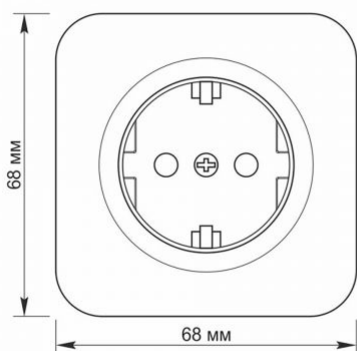

INDEX: VF-BNS21G-W

We reserve the right to make technical changes. The data contained in this material is not legally binding.

Allegro opt Sp. z o.o., ul. Mierzeja Wiślana 11,
30-732 Krakow, Poland.

The product meets the requirements of EU directives

It is forbidden to throw away waste equipment marked with the symbol of a crossed-out bin with other waste

IP20

— Class of protection against dust and moisture. Protection against solid objects larger than 12 mm; no protection against moisture