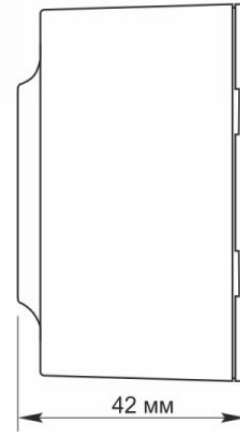

INDEX: VF-BNS21G-W

We reserve the right to make technical changes. The data contained in this material is not legally binding.

Allegro opt Sp. z o.o., ul. Mierzeja Wiślana 11,
30-732 Krakow, Poland.