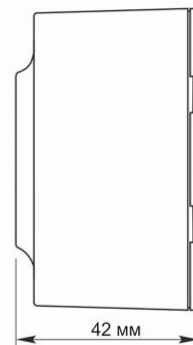

INDEX: VF-BNS21G-W

We reserve the right to make technical changes. The data contained in this material is not legally binding.

Allegro opt Sp. z o.o., ul. Mierzeja Wiślana 11,
30-732 Krakow, Poland.

The product meets the requirements of EU directives

It is forbidden to throw away waste equipment marked with the symbol of a crossed-out bin with other waste

— Class of protection against dust and moisture. Protection against solid objects larger than 12 mm; no protection against moisture