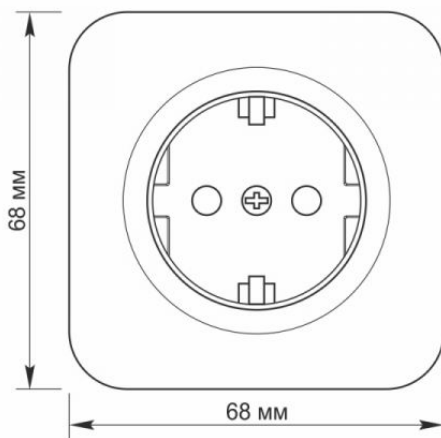

INDEX: VF-BNS21G-W

We reserve the right to make technical changes. The data contained in this material is not legally binding.

Allegro opt Sp. z o.o., ul. Mierzeja Wiślana 11,
30-732 Krakow, Poland.