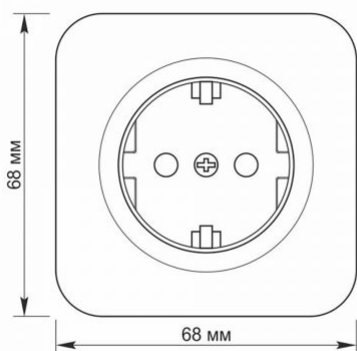

INDEX: VF-BNS21G-W

We reserve the right to make technical changes. The data contained in this material is not legally binding.

Allegro opt Sp. z o.o., ul. Mierzeja Wiślana 11,
30-732 Krakow, Poland.

The product meets the requirements of EU directives

It is forbidden to throw away waste equipment marked with the symbol of a crossed-out bin with other waste

— Class of protection against dust and moisture. Protection against solid objects larger than 12 mm; no protection against moisture