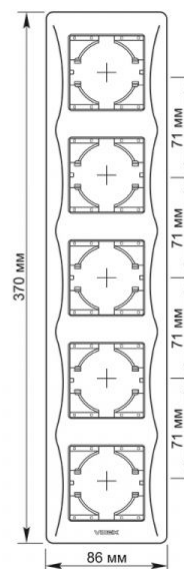

TECHNICAL CARD

Frame 5 gang vertical white

IP20

WARRANTY 3 YEARS

VIDEX BINERA frames allow you to create an integral structure from several fittings, solving any tasks of ergonomics and aesthetics. The VIDEX BINERA frame is a perfect construction whose materials provide a long service life and are able to withstand critical temperatures, guaranteeing safety. The versatile and perfect design will add sophistication and comfort to any room.

Additional information

Ingress protection IP20

Dimensions

EAN	4820118299983
In the package	1 pc.
Outer box	48 pcs.
Height	370 mm
Width	86 mm
Depth	9 mm

Signs marking goods

Packaging marking Utilization

We reserve the right to make technical changes. The data contained in this material is not legally binding.