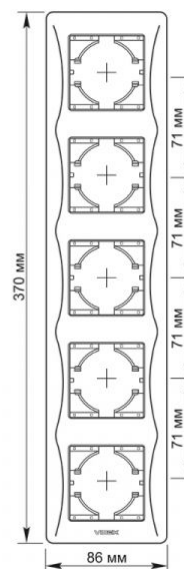

TECHNICAL CARD

Frame 5 gang vertical white

IP20

WARRANTY 3 YEARS

VIDEX BINERA frames allow you to create an integral structure from several fittings, solving any tasks of ergonomics and aesthetics. The VIDEX BINERA frame is a perfect construction whose materials provide a long service life and are able to withstand critical temperatures, guaranteeing safety. The versatile and perfect design will add sophistication and comfort to any room.

Additional information

Ingress protection IP20

Dimensions

EAN	4820118299983
Height	370 mm
Width	86 mm
Depth	9 mm
In the package	1 pc.
Outer box	48 pcs.

Signs marking goods

Packaging marking Utilization

We reserve the right to make technical changes. The data contained in this material is not legally binding.