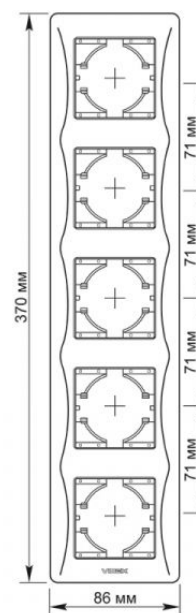

IP20

WARRANTY 3 YEARS

VIDEX BINERA frames allow you to create an integral structure from several fittings, solving any tasks of ergonomics and aesthetics. The VIDEX BINERA frame is a perfect construction whose materials provide a long service life and are able to withstand critical temperatures, guaranteeing safety. The versatile and perfect design will add sophistication and comfort to any room.

Additional information

Ingress protection IP20

Dimensions

EAN 4820118299983

Height 370 mm

Width 86 mm

Depth 9 mm

In the package 1 pc.

Outer box 48 pcs.

Signs marking goods

Packaging marking

Utilization

We reserve the right to make technical changes. The data contained in this material is not legally binding.

Allegro opt Sp. z o.o., ul. Mierzeja Wiślana 11,
30-732 Krakow, Poland.