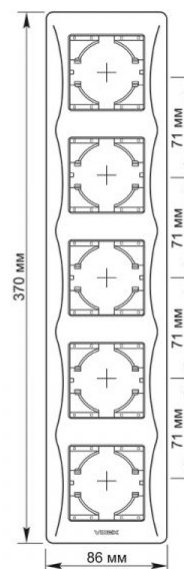

TECHNICAL CARD

Frame 5 gang vertical black graphite

IP20

WARRANTY 3 YEARS

VIDEX BINERA frames allow you to create an integral structure from several fittings, solving any tasks of ergonomics and aesthetics. The VIDEX BINERA frame is a perfect construction whose materials provide a long service life and are able to withstand critical temperatures, guaranteeing safety. The versatile and perfect design will add sophistication and comfort to any room.

Additional information

Ingress protection IP20

Dimensions

EAN	4820246480024
Height	370 mm
Width	86 mm
Depth	9 mm
In the package	1 pc.
Outer box	48 pcs.

Signs marking goods

Packaging marking Utilization

We reserve the right to make technical changes. The data contained in this material is not legally binding.