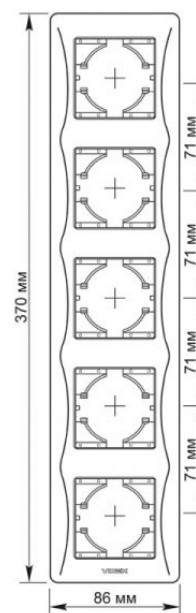

IP20

WARRANTY 3 YEARS

VIDEX BINERA frames allow you to create an integral structure from several fittings, solving any tasks of ergonomics and aesthetics. The VIDEX BINERA frame is a perfect construction whose materials provide a long service life and are able to withstand critical temperatures, guaranteeing safety. The versatile and perfect design will add sophistication and comfort to any room.

Additional information

Ingress protection IP20

Dimensions

EAN 4820246480024

Height 370 mm

Width 86 mm

Depth 9 mm

In the package 1 pc.

Outer box 48 pcs.

Signs marking goods

VIDEX BINERA

INDEX: VF-BNFR5V-BG

Packaging marking

Utilization

We reserve the right to make technical changes. The data contained in this material is not legally binding.

Allegro opt Sp. z o.o., ul. Mierzeja Wiślana 11,
30-732 Krakow, Poland.