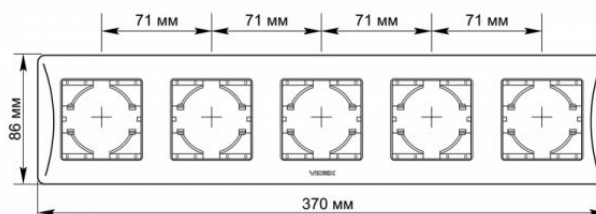

IP20

WARRANTY 3 YEARS

VIDEX BINERA frames allow you to create an integral structure from several fittings, solving any tasks of ergonomics and aesthetics. The VIDEX BINERA frame is a perfect construction whose materials provide a long service life and are able to withstand critical temperatures, guaranteeing safety. The versatile and perfect design will add sophistication and comfort to any room.

Additional information

Ingress protection IP20

Dimensions

EAN 4820118295206

Height 370 mm

Width 86 mm

Depth 9 mm

In the package 1 pc.

Outer box 48 pcs.

Signs marking goods

Packaging marking

Utilization

We reserve the right to make technical changes. The data contained in this material is not legally binding.

Allegro opt Sp. z o.o., ul. Mierzeja Wiślana 11,
30-732 Krakow, Poland.

It is forbidden to throw away waste equipment marked with the symbol of a crossed-out bin with other waste

— Class of protection against dust and moisture. Protection against solid objects larger than 12 mm; no protection against moisture