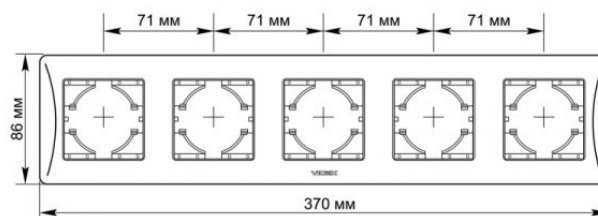

IP20

WARRANTY 3 YEARS

VIDEX BINERA frames allow you to create an integral structure from several fittings, solving any tasks of ergonomics and aesthetics. The VIDEX BINERA frame is a perfect construction whose materials provide a long service life and are able to withstand critical temperatures, guaranteeing safety. The versatile and perfect design will add sophistication and comfort to any room.

Additional information

Ingress protection IP20

Dimensions

EAN	4820118295206
Height	370 mm
Width	86 mm
Depth	9 mm
In the package	1 pc.
Outer box	48 pcs.

VIDEX BINERA

INDEX: VF-BNFR5H-W

Signs marking goods

Packaging marking

Utilization

We reserve the right to make technical changes. The data contained in this material is not legally binding.

Allegro opt Sp. z o.o., ul. Mierzeja Wiślana 11,
30-732 Krakow, Poland.