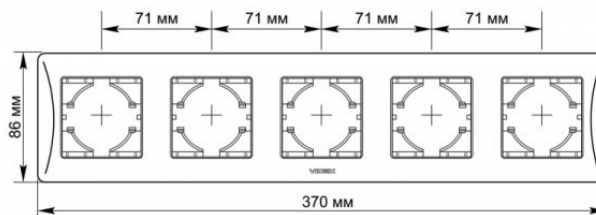

TECHNICAL CARD

Frame 5 gang horizontal white

IP20

WARRANTY 3 YEARS

VIDEX BINERA frames allow you to create an integral structure from several fittings, solving any tasks of ergonomics and aesthetics. The VIDEX BINERA frame is a perfect construction whose materials provide a long service life and are able to withstand critical temperatures, guaranteeing safety. The versatile and perfect design will add sophistication and comfort to any room.

Additional information

Ingress protection IP20

Dimensions

EAN 4820118295206

In the package 1 pc.

Outer box 48 pcs.

Height 370 mm

Width 86 mm

Depth 9 mm

Signs marking goods

Packaging marking

Utilization

We reserve the right to make technical changes. The data contained in this material is not legally binding.

Allegro opt Sp. z o.o., ul. Mierzeja Wiślana 11,
30-732 Krakow, Poland.