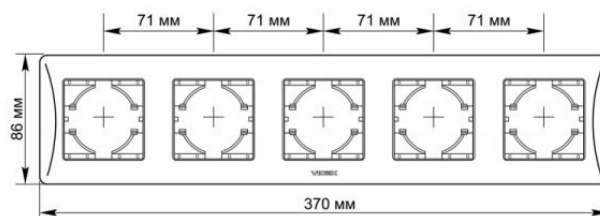

IP20

WARRANTY 3 YEARS

VIDEX BINERA frames allow you to create an integral structure from several fittings, solving any tasks of ergonomics and aesthetics. The VIDEX BINERA frame is a perfect construction whose materials provide a long service life and are able to withstand critical temperatures, guaranteeing safety. The versatile and perfect design will add sophistication and comfort to any room.

Additional information

Ingress protection IP20

Dimensions

EAN	4820118295794
Height	370 mm
Width	86 mm
Depth	9 mm
In the package	1 pc.
Outer box	48 pcs.

VIDEX BINERA

INDEX: VF-BNFR5H-BG

Signs marking goods

Packaging marking

Utilization

We reserve the right to make technical changes. The data contained in this material is not legally binding.

Allegro opt Sp. z o.o., ul. Mierzeja Wiślana 11,
30-732 Krakow, Poland.