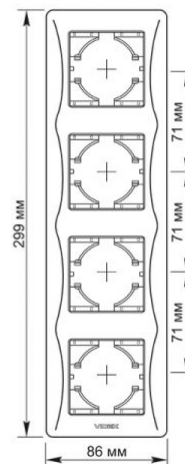

Frame 4 gang vertical white

IP20

WARRANTY 3 YEARS

VIDEX BINERA frames allow you to create an integral structure from several fittings, solving any tasks of ergonomics and aesthetics. The VIDEX BINERA frame is a perfect construction whose materials provide a long service life and are able to withstand critical temperatures, guaranteeing safety. The versatile and perfect design will add sophistication and comfort to any room.

Additional information

Ingress protection IP20

Dimensions

EAN	4820246480031
Height	299 mm
Width	86 mm
Depth	9 mm
In the package	1 pc.
Outer box	72 pcs.

Signs marking goods

Packaging marking Utilization

We reserve the right to make technical changes. The data contained in this material is not legally binding.

Allegro opt Sp. z o.o., ul. Mierzeja Wiślana 11,
30-732 Krakow, Poland.

It is forbidden to throw away waste equipment marked with the symbol of a crossed-out bin with other waste

— Class of protection against dust and moisture. Protection against solid objects larger than 12 mm; no protection against moisture