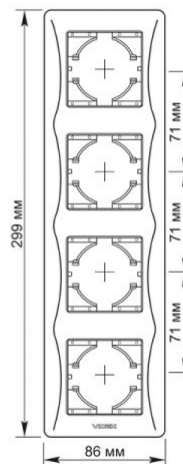

TECHNICAL CARD

Frame 4 gang vertical white

IP20

WARRANTY 3 YEARS

VIDEX BINERA frames allow you to create an integral structure from several fittings, solving any tasks of ergonomics and aesthetics. The VIDEX BINERA frame is a perfect construction whose materials provide a long service life and are able to withstand critical temperatures, guaranteeing safety. The versatile and perfect design will add sophistication and comfort to any room.

Additional information

Ingress protection IP20

Dimensions

EAN	4820246480031
In the package	1 pc.
Height	299 mm
Outer box	72 pcs.
Width	86 mm
Depth	9 mm

Signs marking goods

Packaging marking Utilization

We reserve the right to make technical changes. The data contained in this material is not legally binding.