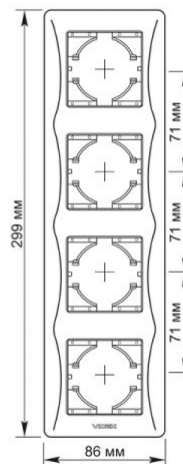

Frame 4 gang vertical white

IP20

WARRANTY 3 YEARS

VIDEX BINERA frames allow you to create an integral structure from several fittings, solving any tasks of ergonomics and aesthetics. The VIDEX BINERA frame is a perfect construction whose materials provide a long service life and are able to withstand critical temperatures, guaranteeing safety. The versatile and perfect design will add sophistication and comfort to any room.

Additional information

Ingress protection IP20

Dimensions

EAN	4820246480031
In the package	1 pc.
Outer box	72 pcs.
Height	299 mm
Width	86 mm
Depth	9 mm

Signs marking goods

Packaging marking Utilization

We reserve the right to make technical changes. The data contained in this material is not legally binding.

Allegro opt Sp. z o.o., ul. Mierzeja Wiślana 11,
30-732 Krakow, Poland.

It is forbidden to throw away waste equipment marked with the symbol of a crossed-out bin with other waste

— Class of protection against dust and moisture. Protection against solid objects larger than 12 mm; no protection against moisture