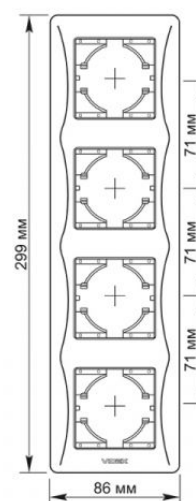

Additional information

Ingress protection	IP20
---------------------------	------

Dimensions

EAN	4820246480031
------------	---------------

Height	299 mm
---------------	--------

Width	86 mm
--------------	-------

Depth	9 mm
--------------	------

In the package	1 pc.
-----------------------	-------

Outer box	72 pcs.
------------------	---------

Signs marking goods

Packaging marking

Utilization

We reserve the right to make technical changes. The data contained in this material is not legally binding.