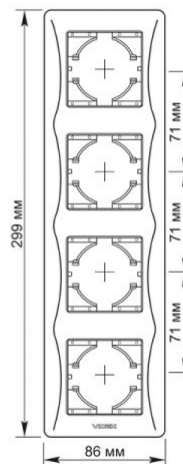

Frame 4 gang vertical black graphite

IP20

WARRANTY 3 YEARS

VIDEX BINERA frames allow you to create an integral structure from several fittings, solving any tasks of ergonomics and aesthetics. The VIDEX BINERA frame is a perfect construction whose materials provide a long service life and are able to withstand critical temperatures, guaranteeing safety. The versatile and perfect design will add sophistication and comfort to any room.

Additional information

Ingress protection IP20

Dimensions

EAN	4820246480062
In the package	1 pc.
Outer box	72 pcs.
Height	299 mm
Width	86 mm
Depth	9 mm

Signs marking goods

Packaging marking Utilization

We reserve the right to make technical changes. The data contained in this material is not legally binding.

Allegro opt Sp. z o.o., ul. Mierzeja Wiślana 11,
30-732 Krakow, Poland.

It is forbidden to throw away waste equipment marked with the symbol of a crossed-out bin with other waste

— Class of protection against dust and moisture. Protection against solid objects larger than 12 mm; no protection against moisture