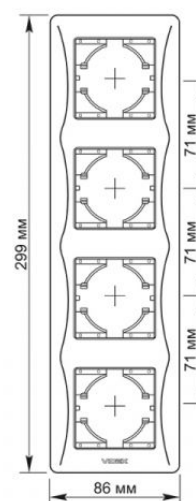

Additional information

Ingress protection	IP20
---------------------------	------

Dimensions

EAN	4820246480062
------------	---------------

Height	299 mm
---------------	--------

Width	86 mm
--------------	-------

Depth	9 mm
--------------	------

In the package	1 pc.
-----------------------	-------

Outer box	72 pcs.
------------------	---------

Signs marking goods

Packaging marking

Utilization

We reserve the right to make technical changes. The data contained in this material is not legally binding.