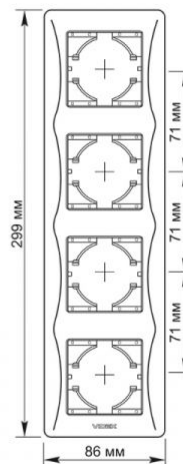

Frame 4 gang vertical black graphite

IP20

WARRANTY 3 YEARS

VIDEX BINERA frames allow you to create an integral structure from several fittings, solving any tasks of ergonomics and aesthetics. The VIDEX BINERA frame is a perfect construction whose materials provide a long service life and are able to withstand critical temperatures, guaranteeing safety. The versatile and perfect design will add sophistication and comfort to any room.

Additional information

Ingress protection IP20

Dimensions

EAN	4820246480062
Height	299 mm
Width	86 mm
Depth	9 mm
In the package	1 pc.
Outer box	72 pcs.

Signs marking goods

Packaging marking Utilization

We reserve the right to make technical changes. The data contained in this material is not legally binding.

Allegro opt Sp. z o.o., ul. Mierzeja Wiślana 11,
30-732 Krakow, Poland.

It is forbidden to throw away waste equipment marked with the symbol of a crossed-out bin with other waste

— Class of protection against dust and moisture. Protection against solid objects larger than 12 mm; no protection against moisture