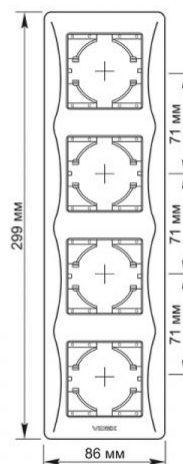

Additional information

Ingress protection IP20

Dimensions

EAN	4820246480062
Height	299 mm
Depth	9 mm
In the package	1 pc.
Outer box	72 pcs.
Width	86 mm

Signs marking goods

Packaging marking Utilization

We reserve the right to make technical changes. The data contained in this material is not legally binding.