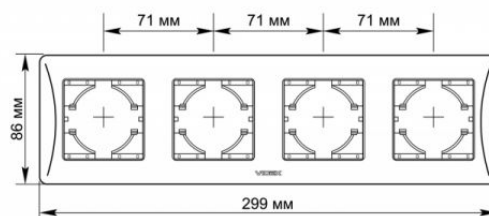

IP20

WARRANTY 3 YEARS

VIDEX BINERA frames allow you to create an integral structure from several fittings, solving any tasks of ergonomics and aesthetics. The VIDEX BINERA frame is a perfect construction whose materials provide a long service life and are able to withstand critical temperatures, guaranteeing safety. The versatile and perfect design will add sophistication and comfort to any room.

Additional information

Ingress protection IP20

Dimensions

EAN	4820118295220
Height	299 mm
Width	86 mm
Depth	9 mm
In the package	1 pc.
Outer box	72 pcs.

VIDEX BINERA

INDEX: VF-BNFR4H-W

Signs marking goods

Packaging marking

Utilization

We reserve the right to make technical changes. The data contained in this material is not legally binding.

Allegro opt Sp. z o.o., ul. Mierzeja Wiślana 11,
30-732 Krakow, Poland.