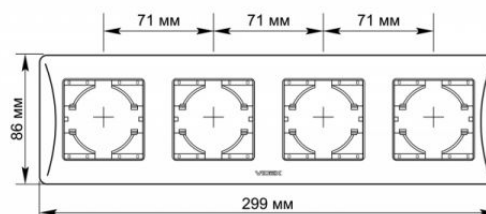

IP20

WARRANTY 3 YEARS

VIDEX BINERA frames allow you to create an integral structure from several fittings, solving any tasks of ergonomics and aesthetics. The VIDEX BINERA frame is a perfect construction whose materials provide a long service life and are able to withstand critical temperatures, guaranteeing safety. The versatile and perfect design will add sophistication and comfort to any room.

Additional information

Ingress protection IP20

Dimensions

EAN 4820118295220

Height 299 mm

Depth 9 mm

Width 86 mm

In the package 1 pc.

Outer box 72 pcs.

Signs marking goods

Packaging marking

Utilization

We reserve the right to make technical changes. The data contained in this material is not legally binding.

Allegro opt Sp. z o.o., ul. Mierzeja Wiślana 11,
30-732 Krakow, Poland.

It is forbidden to throw away waste equipment marked with the symbol of a crossed-out bin with other waste

— Class of protection against dust and moisture. Protection against solid objects larger than 12 mm; no protection against moisture