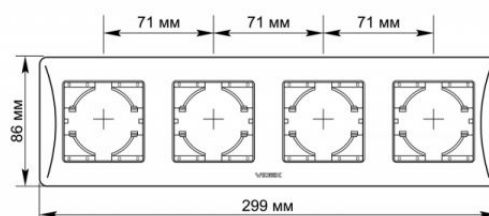

IP20

WARRANTY 3 YEARS

VIDEX BINERA frames allow you to create an integral structure from several fittings, solving any tasks of ergonomics and aesthetics. The VIDEX BINERA frame is a perfect construction whose materials provide a long service life and are able to withstand critical temperatures, guaranteeing safety. The versatile and perfect design will add sophistication and comfort to any room.

Additional information

Ingress protection IP20

Dimensions

EAN	4820118295220
Height	299 mm
Width	86 mm
Depth	9 mm
In the package	1 pc.
Outer box	72 pcs.

VIDEX BINERA

INDEX: VF-BNFR4H-W

Signs marking goods

Packaging marking

Utilization

We reserve the right to make technical changes. The data contained in this material is not legally binding.

Allegro opt Sp. z o.o., ul. Mierzeja Wiślana 11,
30-732 Krakow, Poland.