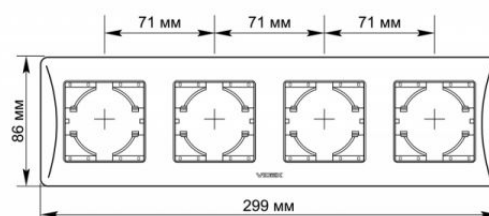

IP20

WARRANTY 3 YEARS

VIDEX BINERA frames allow you to create an integral structure from several fittings, solving any tasks of ergonomics and aesthetics. The VIDEX BINERA frame is a perfect construction whose materials provide a long service life and are able to withstand critical temperatures, guaranteeing safety. The versatile and perfect design will add sophistication and comfort to any room.

Additional information

Ingress protection IP20

Dimensions

EAN	4820118295220
Height	299 mm
Width	86 mm
Depth	9 mm
In the package	1 pc.
Outer box	72 pcs.

VIDEX BINERA

INDEX: VF-BNFR4H-W

Signs marking goods

Packaging marking

Utilization

We reserve the right to make technical changes. The data contained in this material is not legally binding.

Allegro opt Sp. z o.o., ul. Mierzeja Wiślana 11,
30-732 Krakow, Poland.