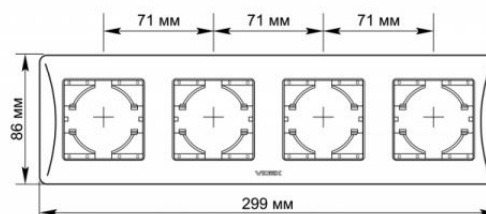

TECHNICAL CARD

Frame 4 gang horizontal white

IP20

WARRANTY 3 YEARS

VIDEX BINERA frames allow you to create an integral structure from several fittings, solving any tasks of ergonomics and aesthetics. The VIDEX BINERA frame is a perfect construction whose materials provide a long service life and are able to withstand critical temperatures, guaranteeing safety. The versatile and perfect design will add sophistication and comfort to any room.

Additional information

Ingress protection IP20

Dimensions

EAN 4820118295220

In the package 1 pc.

Outer box 72 pcs.

Height 299 mm

Width 86 mm

Depth 9 mm

Signs marking goods

Packaging marking

Utilization

We reserve the right to make technical changes. The data contained in this material is not legally binding.

Allegro opt Sp. z o.o., ul. Mierzeja Wiślana 11,
30-732 Krakow, Poland.