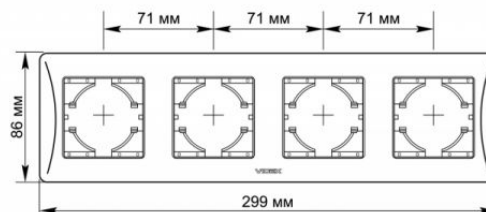

TECHNICAL CARD

Frame 4 gang horizontal white

IP20

WARRANTY 3 YEARS

VIDEX BINERA frames allow you to create an integral structure from several fittings, solving any tasks of ergonomics and aesthetics. The VIDEX BINERA frame is a perfect construction whose materials provide a long service life and are able to withstand critical temperatures, guaranteeing safety. The versatile and perfect design will add sophistication and comfort to any room.

Additional information

Ingress protection IP20

Dimensions

EAN 4820118295220

In the package 1 pc.

Outer box 72 pcs.

Height 299 mm

Width 86 mm

Depth 9 mm

Signs marking goods

Packaging marking

Utilization

We reserve the right to make technical changes. The data contained in this material is not legally binding.

Allegro opt Sp. z o.o., ul. Mierzeja Wiślana 11,
30-732 Krakow, Poland.