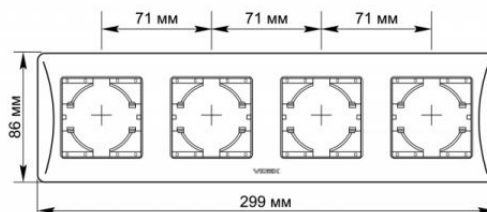

TECHNICAL CARD

Frame 4 gang horizontal black graphite

IP20

Packaging marking

Utilization

WARRANTY 3 YEARS

VIDEX BINERA frames allow you to create an integral structure from several fittings, solving any tasks of ergonomics and aesthetics. The VIDEX BINERA frame is a perfect construction whose materials provide a long service life and are able to withstand critical temperatures, guaranteeing safety. The versatile and perfect design will add sophistication and comfort to any room.

Additional information

Ingress protection	IP20
---------------------------	------

Dimensions

EAN	4820118295589
In the package	1 pc.
Outer box	72 pcs.
Height	229 mm
Width	86 mm
Depth	9 mm

Signs marking goods