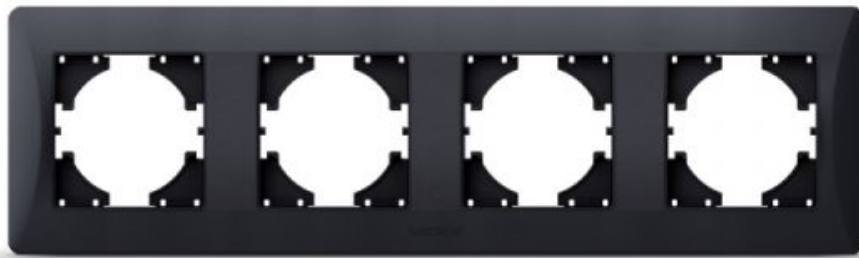

## TECHNICAL CARD

Frame 4 gang horizontal black graphite

IP20

Packaging marking

Utilization

## WARRANTY 3 YEARS

VIDEX BINERA frames allow you to create an integral structure from several fittings, solving any tasks of ergonomics and aesthetics. The VIDEX BINERA frame is a perfect construction whose materials provide a long service life and are able to withstand critical temperatures, guaranteeing safety. The versatile and perfect design will add sophistication and comfort to any room.

### Dimensions

EAN	4820118295589
Height	229 mm
Depth	9 mm
Width	86 mm
In the package	1 pc.
Outer box	72 pcs.