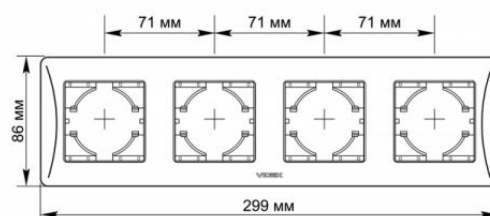

IP20

WARRANTY 3 YEARS

VIDEX BINERA frames allow you to create an integral structure from several fittings, solving any tasks of ergonomics and aesthetics. The VIDEX BINERA frame is a perfect construction whose materials provide a long service life and are able to withstand critical temperatures, guaranteeing safety. The versatile and perfect design will add sophistication and comfort to any room.

Additional information

Ingress protection IP20

Dimensions

EAN	4820118295589
Height	229 mm
Width	86 mm
Depth	9 mm
In the package	1 pc.
Outer box	72 pcs.

VIDEX BINERA

INDEX: VF-BNFR4H-BG

Signs marking goods

Packaging marking

Utilization

We reserve the right to make technical changes. The data contained in this material is not legally binding.

Allegro opt Sp. z o.o., ul. Mierzeja Wiślana 11,
30-732 Krakow, Poland.