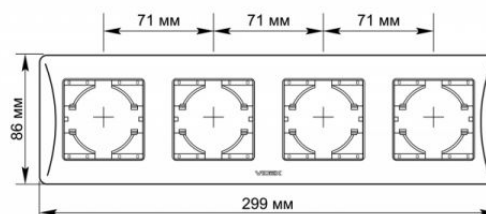

IP20

WARRANTY 3 YEARS

VIDEX BINERA frames allow you to create an integral structure from several fittings, solving any tasks of ergonomics and aesthetics. The VIDEX BINERA frame is a perfect construction whose materials provide a long service life and are able to withstand critical temperatures, guaranteeing safety. The versatile and perfect design will add sophistication and comfort to any room.

Additional information

Ingress protection IP20

Dimensions

EAN 4820118295589

In the package 1 pc.

Height 229 mm

Outer box 72 pcs.

Width 86 mm

Depth 9 mm

Signs marking goods

Packaging marking

Utilization

We reserve the right to make technical changes. The data contained in this material is not legally binding.

Allegro opt Sp. z o.o., ul. Mierzeja Wiślana 11,
30-732 Krakow, Poland.

It is forbidden to throw away waste equipment marked with the symbol of a crossed-out bin with other waste

— Class of protection against dust and moisture. Protection against solid objects larger than 12 mm; no protection against moisture