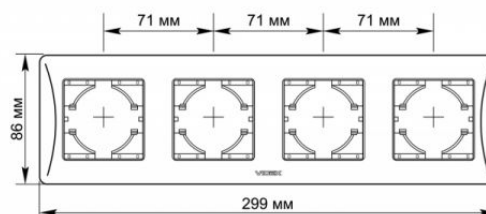

IP20

Packaging marking

Utilization

WARRANTY 3 YEARS

VIDEX BINERA frames allow you to create an integral structure from several fittings, solving any tasks of ergonomics and aesthetics. The VIDEX BINERA frame is a perfect construction whose materials provide a long service life and are able to withstand critical temperatures, guaranteeing safety. The versatile and perfect design will add sophistication and comfort to any room.

Additional information

Ingress protection	IP20

Dimensions

EAN	4820118295589
Height	229 mm
Depth	9 mm
Width	86 mm
In the package	1 pc.
Outer box	72 pcs.

Signs marking goods

We reserve the right to make technical changes. The data contained in this material is not legally binding.

Allegro opt Sp. z o.o., ul. Mierzeja Wiślana 11,
30-732 Krakow, Poland.

It is forbidden to throw away waste equipment marked with the symbol of a crossed-out bin with other waste

— Class of protection against dust and moisture. Protection against solid objects larger than 12 mm; no protection against moisture