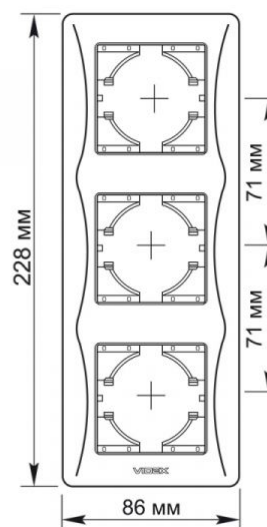

TECHNICAL CARD

Frame 3 gang vertical white

IP20

WARRANTY 3 YEARS

VIDEX BINERA frames allow you to create an integral structure from several fittings, solving any tasks of ergonomics and aesthetics. The VIDEX BINERA frame is a perfect construction whose materials provide a long service life and are able to withstand critical temperatures, guaranteeing safety. The versatile and perfect design will add sophistication and comfort to any room.

Additional information

Ingress protection IP20

Dimensions

EAN	4820118295640
In the package	1 pc.
Outer box	96 pcs.
Height	228 mm
Width	86 mm
Depth	9 mm

Signs marking goods

Packaging marking Utilization

We reserve the right to make technical changes. The data contained in this material is not legally binding.