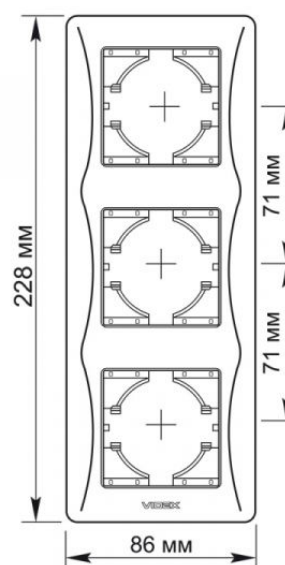

IP20

WARRANTY 3 YEARS

VIDEX BINERA frames allow you to create an integral structure from several fittings, solving any tasks of ergonomics and aesthetics. The VIDEX BINERA frame is a perfect construction whose materials provide a long service life and are able to withstand critical temperatures, guaranteeing safety. The versatile and perfect design will add sophistication and comfort to any room.

Additional information

Ingress protection IP20

Dimensions

EAN 4820118295640

Height 228 mm

Width 86 mm

Depth 9 mm

In the package 1 pc.

Outer box 96 pcs.

Signs marking goods

Packaging marking

Utilization

We reserve the right to make technical changes. The data contained in this material is not legally binding.

Allegro opt Sp. z o.o., ul. Mierzeja Wiślana 11,
30-732 Krakow, Poland.