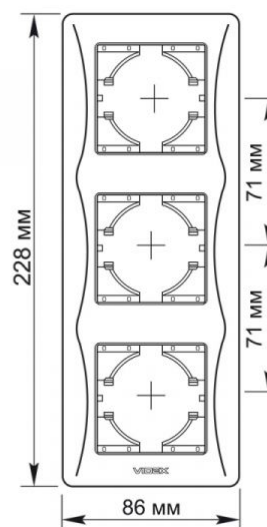

Frame 3 gang vertical white

IP20

WARRANTY 3 YEARS

VIDEX BINERA frames allow you to create an integral structure from several fittings, solving any tasks of ergonomics and aesthetics. The VIDEX BINERA frame is a perfect construction whose materials provide a long service life and are able to withstand critical temperatures, guaranteeing safety. The versatile and perfect design will add sophistication and comfort to any room.

Additional information

Ingress protection IP20

Dimensions

EAN	4820118295640
In the package	1 pc.
Height	228 mm
Outer box	96 pcs.
Width	86 mm
Depth	9 mm

Signs marking goods

Packaging marking Utilization

We reserve the right to make technical changes. The data contained in this material is not legally binding.

Allegro opt Sp. z o.o., ul. Mierzeja Wiślana 11,
30-732 Krakow, Poland.

It is forbidden to throw away waste equipment marked with the symbol of a crossed-out bin with other waste

— Class of protection against dust and moisture. Protection against solid objects larger than 12 mm; no protection against moisture