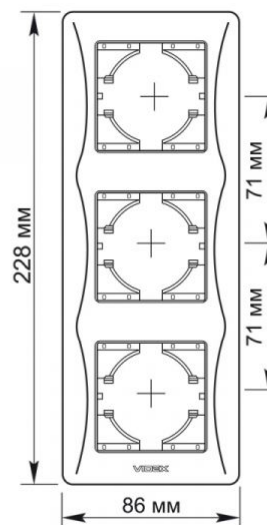

Frame 3 gang vertical white

IP20

WARRANTY 3 YEARS

VIDEX BINERA frames allow you to create an integral structure from several fittings, solving any tasks of ergonomics and aesthetics. The VIDEX BINERA frame is a perfect construction whose materials provide a long service life and are able to withstand critical temperatures, guaranteeing safety. The versatile and perfect design will add sophistication and comfort to any room.

Additional information

Ingress protection IP20

Dimensions

EAN	4820118295640
Height	228 mm
Width	86 mm
Depth	9 mm
In the package	1 pc.
Outer box	96 pcs.

Signs marking goods

Packaging marking Utilization

We reserve the right to make technical changes. The data contained in this material is not legally binding.

Allegro opt Sp. z o.o., ul. Mierzeja Wiślana 11,
30-732 Krakow, Poland.

It is forbidden to throw away waste equipment marked with the symbol of a crossed-out bin with other waste

— Class of protection against dust and moisture. Protection against solid objects larger than 12 mm; no protection against moisture