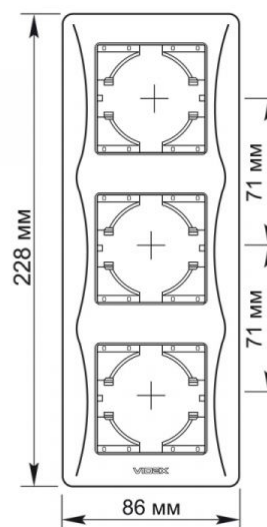

TECHNICAL CARD

Frame 3 gang vertical black graphite

IP20

WARRANTY 3 YEARS

VIDEX BINERA frames allow you to create an integral structure from several fittings, solving any tasks of ergonomics and aesthetics. The VIDEX BINERA frame is a perfect construction whose materials provide a long service life and are able to withstand critical temperatures, guaranteeing safety. The versatile and perfect design will add sophistication and comfort to any room.

Additional information

Ingress protection IP20

Dimensions

EAN	4820118295978
In the package	1 pc.
Outer box	96 pcs.
Height	228 mm
Width	86 mm
Depth	9 mm

Signs marking goods

Packaging marking Utilization

We reserve the right to make technical changes. The data contained in this material is not legally binding.