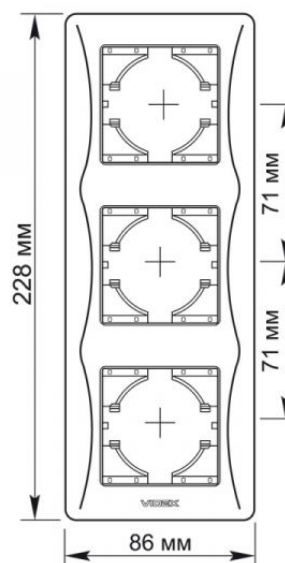

IP20

WARRANTY 3 YEARS

VIDEX BINERA frames allow you to create an integral structure from several fittings, solving any tasks of ergonomics and aesthetics. The VIDEX BINERA frame is a perfect construction whose materials provide a long service life and are able to withstand critical temperatures, guaranteeing safety. The versatile and perfect design will add sophistication and comfort to any room.

Additional information

Ingress protection IP20

Dimensions

EAN 4820118295978

Height 228 mm

Width 86 mm

Depth 9 mm

In the package 1 pc.

Outer box 96 pcs.

Signs marking goods

Packaging marking

Utilization

We reserve the right to make technical changes. The data contained in this material is not legally binding.

Allegro opt Sp. z o.o., ul. Mierzeja Wiślana 11,
30-732 Krakow, Poland.