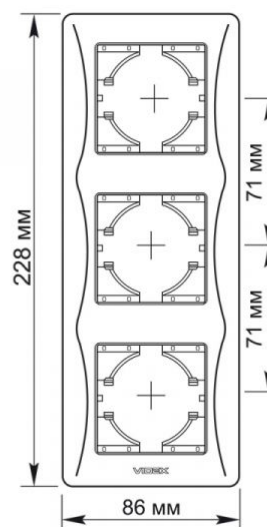

TECHNICAL CARD

Frame 3 gang vertical black graphite

IP20

WARRANTY 3 YEARS

VIDEX BINERA frames allow you to create an integral structure from several fittings, solving any tasks of ergonomics and aesthetics. The VIDEX BINERA frame is a perfect construction whose materials provide a long service life and are able to withstand critical temperatures, guaranteeing safety. The versatile and perfect design will add sophistication and comfort to any room.

Additional information

Ingress protection IP20

Dimensions

EAN	4820118295978
Height	228 mm
Width	86 mm
Depth	9 mm
In the package	1 pc.
Outer box	96 pcs.

Signs marking goods

Packaging marking Utilization

We reserve the right to make technical changes. The data contained in this material is not legally binding.