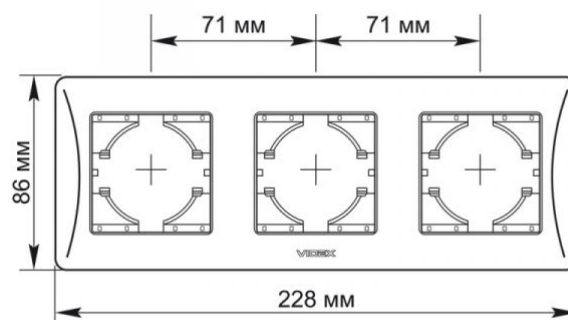

VIDEX®

IP20

WARRANTY 3 YEARS

VIDEX BINERA frames allow you to create an integral structure from several fittings, solving any tasks of ergonomics and aesthetics. The VIDEX BINERA frame is a perfect construction whose materials provide a long service life and are able to withstand critical temperatures, guaranteeing safety. The versatile and perfect design will add sophistication and comfort to any room.

Additional information

Ingress protection	IP20

Dimensions

EAN	4820118295213
In the package	1 pc.
Outer box	96 pcs.
Height	228 mm
Width	86 mm
Depth	9 mm

Signs marking goods

Packaging marking	Utilization

VIDEX BINERA

INDEX: VF-BNFR3H-W

We reserve the right to make technical changes. The data contained in this material is not legally binding.

Allegro opt Sp. z o.o., ul. Mierzeja Wiślana 11,
30-732 Krakow, Poland.

It is forbidden to throw away waste equipment marked with the symbol of a crossed-out bin with other waste

— Class of protection against dust and moisture. Protection against solid objects larger than 12 mm; no protection against moisture