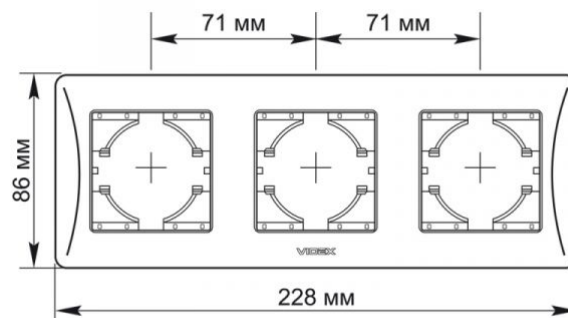

VIDEX®

IP20

WARRANTY 3 YEARS

VIDEX BINERA frames allow you to create an integral structure from several fittings, solving any tasks of ergonomics and aesthetics. The VIDEX BINERA frame is a perfect construction whose materials provide a long service life and are able to withstand critical temperatures, guaranteeing safety. The versatile and perfect design will add sophistication and comfort to any room.

Additional information

Ingress protection IP20

Dimensions

EAN	4820118295213
Height	228 mm
Depth	9 mm
Width	86 mm
In the package	1 pc.
Outer box	96 pcs.

Signs marking goods

Packaging marking Utilization

VIDEX BINERA

INDEX: VF-BNFR3H-W

We reserve the right to make technical changes. The data contained in this material is not legally binding.

Allegro opt Sp. z o.o., ul. Mierzeja Wiślana 11,
30-732 Krakow, Poland.

It is forbidden to throw away waste equipment marked with the symbol of a crossed-out bin with other waste

— Class of protection against dust and moisture. Protection against solid objects larger than 12 mm; no protection against moisture