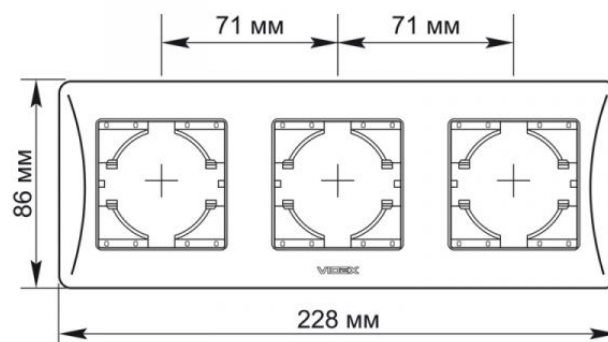

IP20

WARRANTY 3 YEARS

VIDEX BINERA frames allow you to create an integral structure from several fittings, solving any tasks of ergonomics and aesthetics. The VIDEX BINERA frame is a perfect construction whose materials provide a long service life and are able to withstand critical temperatures, guaranteeing safety. The versatile and perfect design will add sophistication and comfort to any room.

Additional information

Ingress protection IP20

Dimensions

EAN 4820118295213

Height 228 mm

Width 86 mm

Depth 9 mm

In the package 1 pc.

Outer box 96 pcs.

Signs marking goods

Packaging marking

Utilization

We reserve the right to make technical changes. The data contained in this material is not legally binding.

Allegro opt Sp. z o.o., ul. Mierzeja Wiślana 11,
30-732 Krakow, Poland.