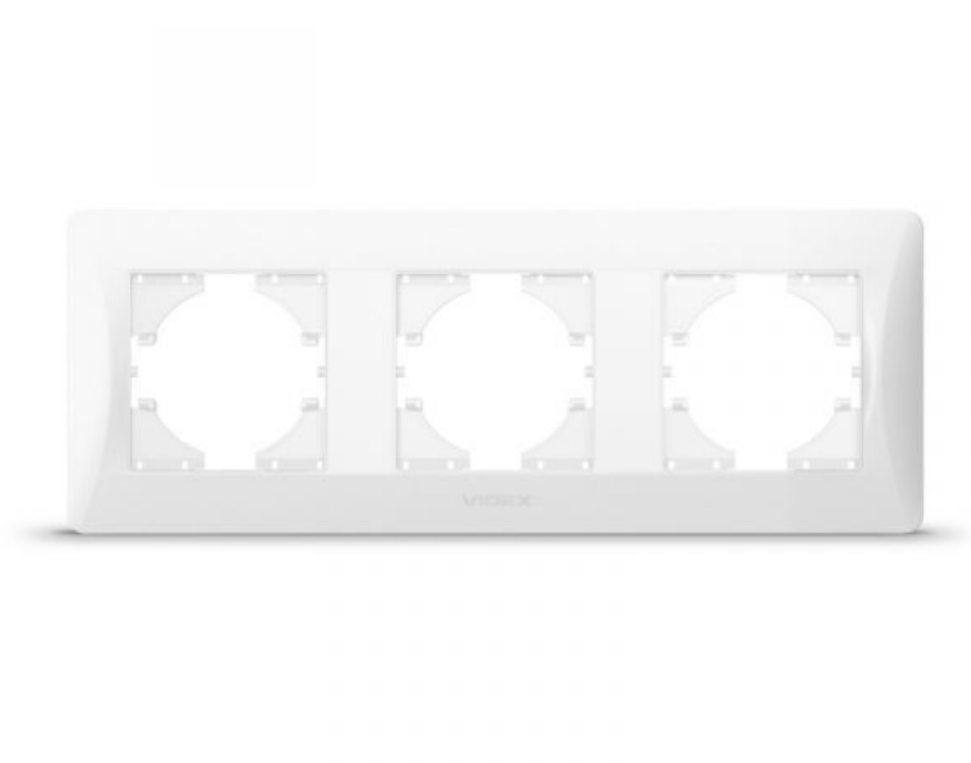

TECHNICAL CARD

Frame 3 gang horizontal white

VIDEX®

IP20

WARRANTY 3 YEARS

VIDEX BINERA frames allow you to create an integral structure from several fittings, solving any tasks of ergonomics and aesthetics. The VIDEX BINERA frame is a perfect construction whose materials provide a long service life and are able to withstand critical temperatures, guaranteeing safety. The versatile and perfect design will add sophistication and comfort to any room.

Additional information

Ingress protection IP20

Dimensions

EAN	4820118295213
Height	228 mm
Depth	9 mm
Width	86 mm
In the package	1 pc.
Outer box	96 pcs.

Signs marking goods

Packaging marking Utilization

VIDEX BINERA