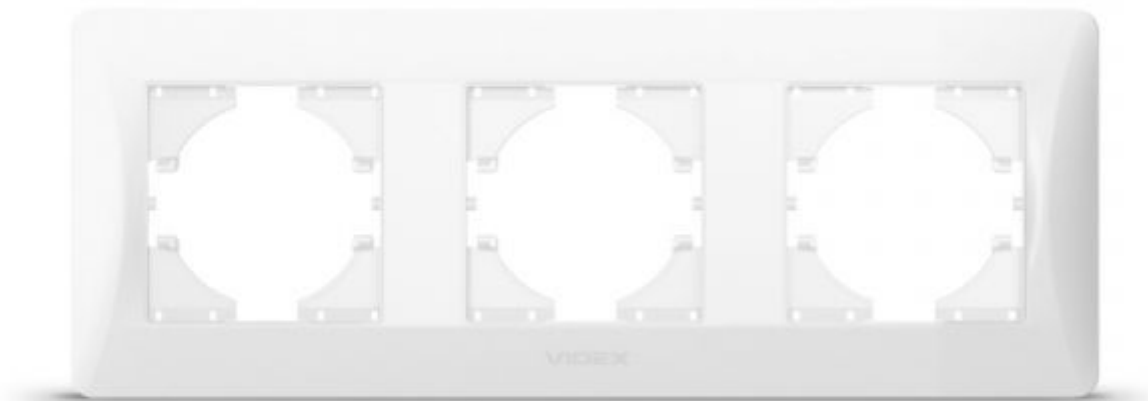

TECHNICAL CARD

Frame 3 gang horizontal white

IP20

WARRANTY 3 YEARS

VIDEX BINERA frames allow you to create an integral structure from several fittings, solving any tasks of ergonomics and aesthetics. The VIDEX BINERA frame is a perfect construction whose materials provide a long service life and are able to withstand critical temperatures, guaranteeing safety. The versatile and perfect design will add sophistication and comfort to any room.

Additional information

Ingress protection IP20

Dimensions

EAN 4820118295213

Height 228 mm

Width 86 mm

Depth 9 mm

In the package 1 pc.