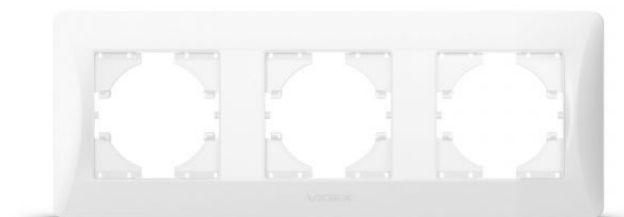

IP20

WARRANTY 3 YEARS

VIDEX BINERA frames allow you to create an integral structure from several fittings, solving any tasks of ergonomics and aesthetics. The VIDEX BINERA frame is a perfect construction whose materials provide a long service life and are able to withstand critical temperatures, guaranteeing safety. The versatile and perfect design will add sophistication and comfort to any room.

Additional information

Ingress protection IP20

Dimensions

EAN 4820118295213

Height 228 mm

Width 86 mm

Depth 9 mm

In the package 1 pc.

Outer box 96 pcs.

Signs marking goods

Packaging marking

Utilization

We reserve the right to make technical changes. The data contained in this material is not legally binding.

Allegro opt Sp. z o.o., ul. Mierzeja Wiślana 11,
30-732 Krakow, Poland.