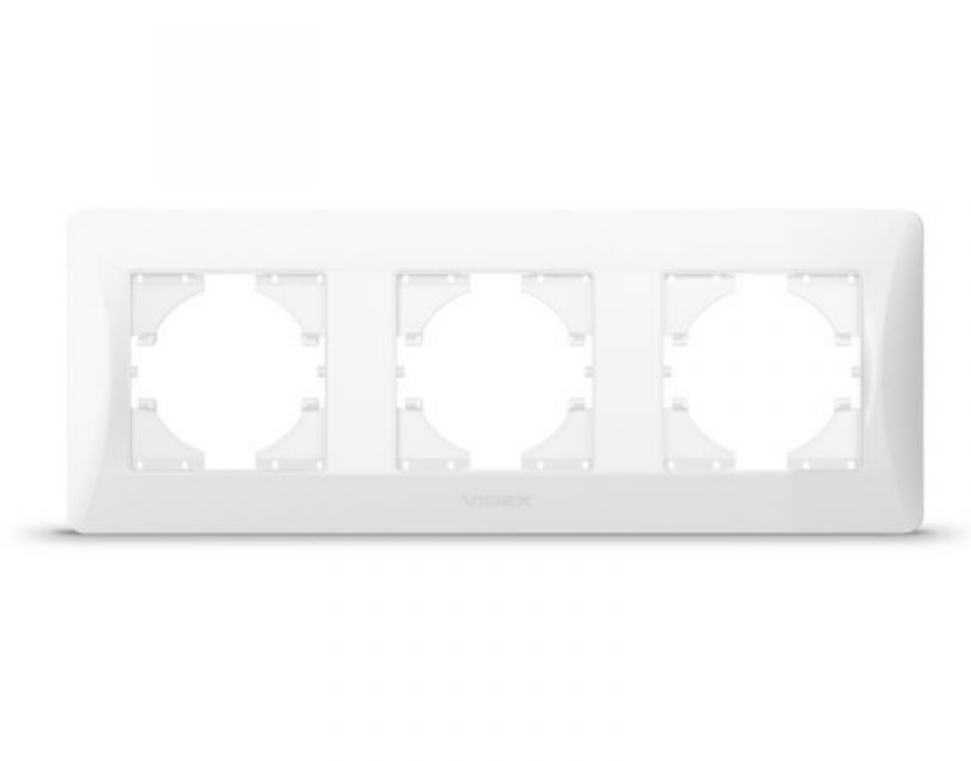

TECHNICAL CARD

Frame 3 gang horizontal white

VIDEX®

IP20

WARRANTY 3 YEARS

VIDEX BINERA frames allow you to create an integral structure from several fittings, solving any tasks of ergonomics and aesthetics. The VIDEX BINERA frame is a perfect construction whose materials provide a long service life and are able to withstand critical temperatures, guaranteeing safety. The versatile and perfect design will add sophistication and comfort to any room.

Additional information

Ingress protection	IP20
---------------------------	------

Dimensions

EAN	4820118295213
In the package	1 pc.
Outer box	96 pcs.
Height	228 mm
Width	86 mm
Depth	9 mm

Signs marking goods

Packaging marking	Utilization
--------------------------	-------------

VIDEX BINERA

INDEX: VF-BNFR3H-W

We reserve the right to make technical changes. The data contained in this material is not legally binding.