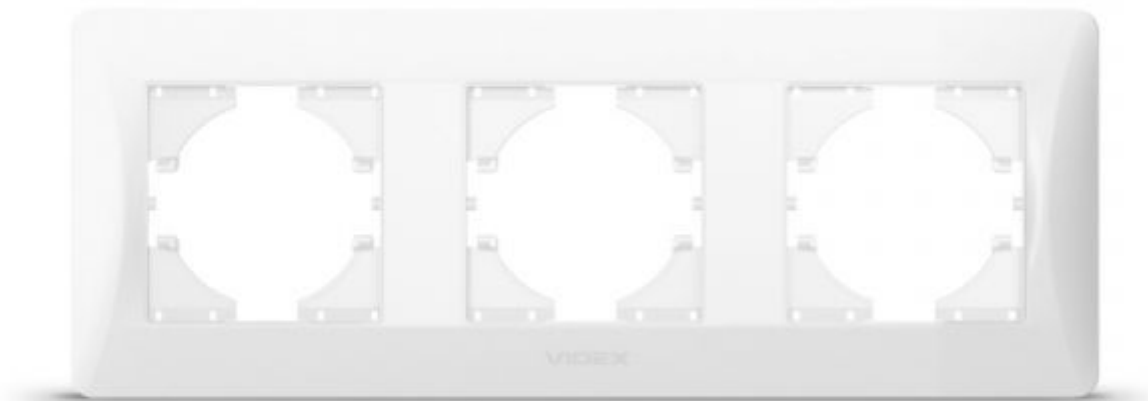

## TECHNICAL CARD

Frame 3 gang horizontal white

IP20

## WARRANTY 3 YEARS

VIDEX BINERA frames allow you to create an integral structure from several fittings, solving any tasks of ergonomics and aesthetics. The VIDEX BINERA frame is a perfect construction whose materials provide a long service life and are able to withstand critical temperatures, guaranteeing safety. The versatile and perfect design will add sophistication and comfort to any room.

### Additional information

**Ingress protection** IP20

### Dimensions

**EAN** 4820118295213

**Height** 228 mm

**Width** 86 mm

**Depth** 9 mm

**In the package** 1 pc.

**Outer box** 96 pcs.