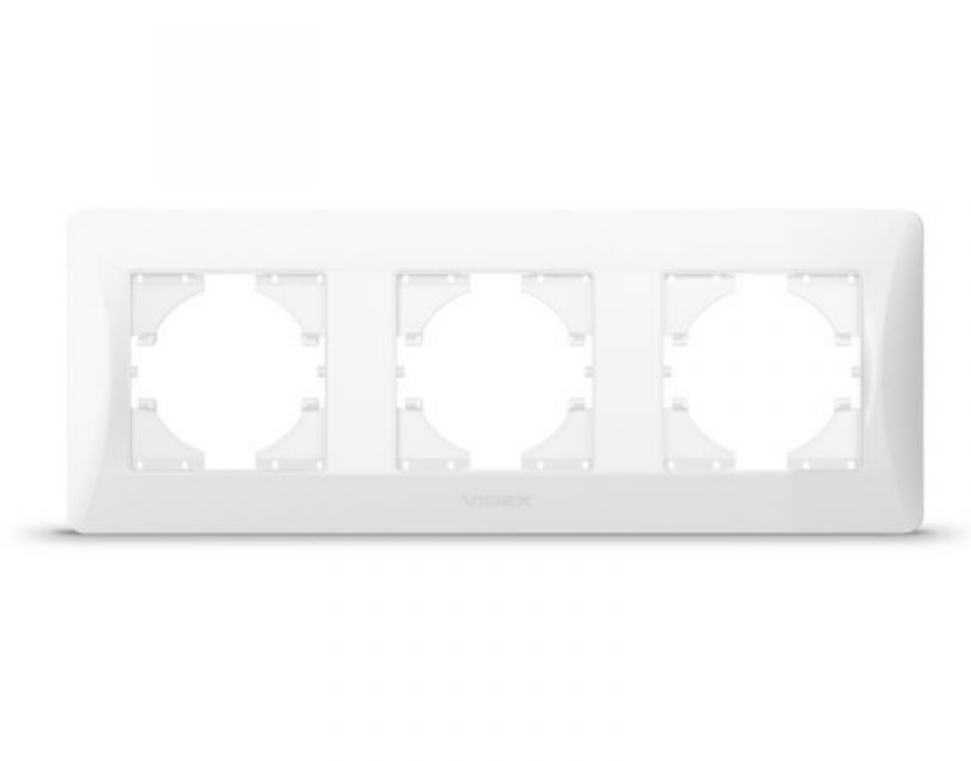

## TECHNICAL CARD

Frame 3 gang horizontal white

# VIDEX®

IP20

## WARRANTY 3 YEARS

VIDEX BINERA frames allow you to create an integral structure from several fittings, solving any tasks of ergonomics and aesthetics. The VIDEX BINERA frame is a perfect construction whose materials provide a long service life and are able to withstand critical temperatures, guaranteeing safety. The versatile and perfect design will add sophistication and comfort to any room.

### Additional information

**Ingress protection** IP20