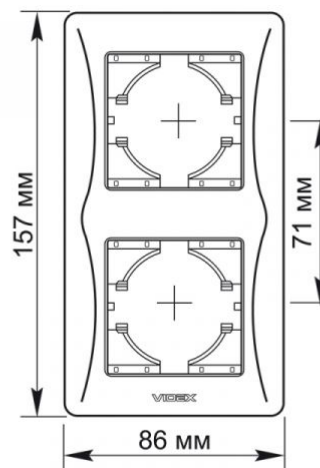

TECHNICAL CARD

Frame 2 gang vertical white

IP20

WARRANTY 3 YEARS

VIDEX BINERA frames allow you to create an integral structure from several fittings, solving any tasks of ergonomic and aesthetics. The VIDEX BINERA frame is a perfect construction whose materials provide a long service life and are able to withstand critical temperatures, guaranteeing safety. The versatile and perfect design will add sophistication and comfort to any room.

Additional information

Ingress protection IP20

Dimensions

EAN	4820118295572
Height	157 mm
Width	86 mm
Depth	9 mm
In the package	1 pc.
Outer box	96 pcs.

Signs marking goods

Packaging marking Utilization

We reserve the right to make technical changes. The data contained in this material is not legally binding.