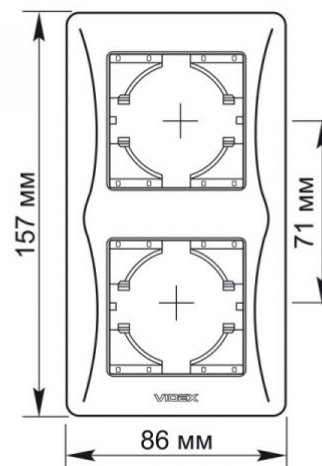

TECHNICAL CARD

Frame 2 gang vertical white

IP20

WARRANTY 3 YEARS

VIDEX BINERA frames allow you to create an integral structure from several fittings, solving any tasks of ergonomic and aesthetics. The VIDEX BINERA frame is a perfect construction whose materials provide a long service life and are able to withstand critical temperatures, guaranteeing safety. The versatile and perfect design will add sophistication and comfort to any room.

Additional information

Ingress protection IP20

Dimensions

EAN	4820118295572
In the package	1 pc.
Height	157 mm
Outer box	96 pcs.
Width	86 mm
Depth	9 mm

Signs marking goods

Packaging marking Utilization

We reserve the right to make technical changes. The data contained in this material is not legally binding.