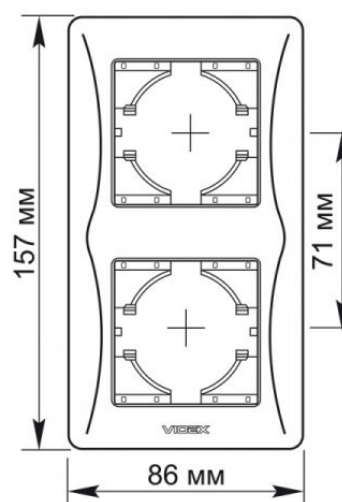

Additional information

Ingress protection	IP20
---------------------------	------

Dimensions

EAN	4820118295572
------------	---------------

Height	157 mm
---------------	--------

Width	86 mm
--------------	-------

Depth	9 mm
--------------	------

In the package	1 pc.
-----------------------	-------

Outer box	96 pcs.
------------------	---------

Signs marking goods

Packaging marking

Utilization

We reserve the right to make technical changes. The data contained in this material is not legally binding.