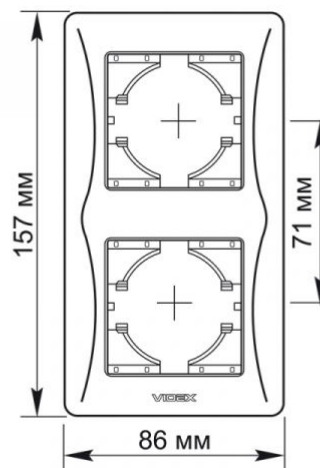

TECHNICAL CARD

Frame 2 gang vertical white

IP20

WARRANTY 3 YEARS

VIDEX BINERA frames allow you to create an integral structure from several fittings, solving any tasks of ergonomic and aesthetics. The VIDEX BINERA frame is a perfect construction whose materials provide a long service life and are able to withstand critical temperatures, guaranteeing safety. The versatile and perfect design will add sophistication and comfort to any room.

Additional information

Ingress protection IP20

Dimensions

EAN	4820118295572
In the package	1 pc.
Outer box	96 pcs.
Height	157 mm
Width	86 mm
Depth	9 mm

Signs marking goods

Packaging marking Utilization

We reserve the right to make technical changes. The data contained in this material is not legally binding.