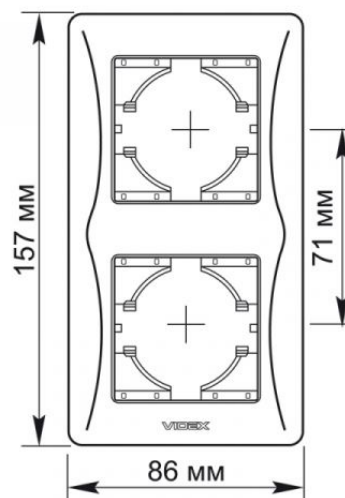

TECHNICAL CARD

Frame 2 gang vertical black graphite

WARRANTY 3 YEARS

VIDEX BINERA frames allow you to create an integral structure from several fittings, solving any tasks of ergonomics and aesthetics. The VIDEX BINERA frame is a perfect construction whose materials provide a long service life and are able to withstand critical temperatures, guaranteeing safety. The versatile and perfect design will add sophistication and comfort to any room.

Dimensions

EAN	4820118295961
Height	157 mm
Width	86 mm
Depth	9 mm
In the package	1 pc.
Outer box	96 pcs.

Signs marking goods

Packaging marking	Utilization
--------------------------	-------------

We reserve the right to make technical changes. The data contained in this material is not legally binding.