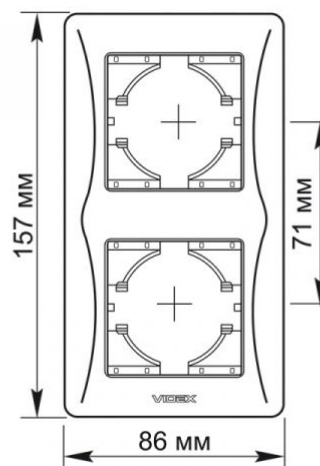

TECHNICAL CARD

Frame 2 gang vertical black graphite

WARRANTY 3 YEARS

VIDEX BINERA frames allow you to create an integral structure from several fittings, solving any tasks of ergonomics and aesthetics. The VIDEX BINERA frame is a perfect construction whose materials provide a long service life and are able to withstand critical temperatures, guaranteeing safety. The versatile and perfect design will add sophistication and comfort to any room.

Dimensions

EAN	4820118295961
In the package	1 pc.
Outer box	96 pcs.
Height	157 mm
Width	86 mm
Depth	9 mm

Signs marking goods

Packaging marking	Utilization
--------------------------	-------------

We reserve the right to make technical changes. The data contained in this material is not legally binding.