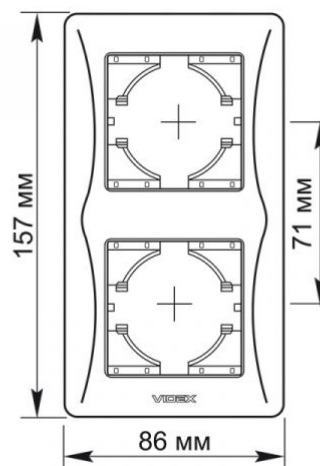

TECHNICAL CARD

Frame 2 gang vertical black graphite

WARRANTY 3 YEARS

VIDEX BINERA frames allow you to create an integral structure from several fittings, solving any tasks of ergonomics and aesthetics. The VIDEX BINERA frame is a perfect construction whose materials provide a long service life and are able to withstand critical temperatures, guaranteeing safety. The versatile and perfect design will add sophistication and comfort to any room.

Dimensions

EAN	4820118295961
Height	157 mm
Width	86 mm
Depth	9 mm
In the package	1 pc.
Outer box	96 pcs.

Signs marking goods

Packaging marking

Utilization

We reserve the right to make technical changes. The data contained in this material is not legally binding.