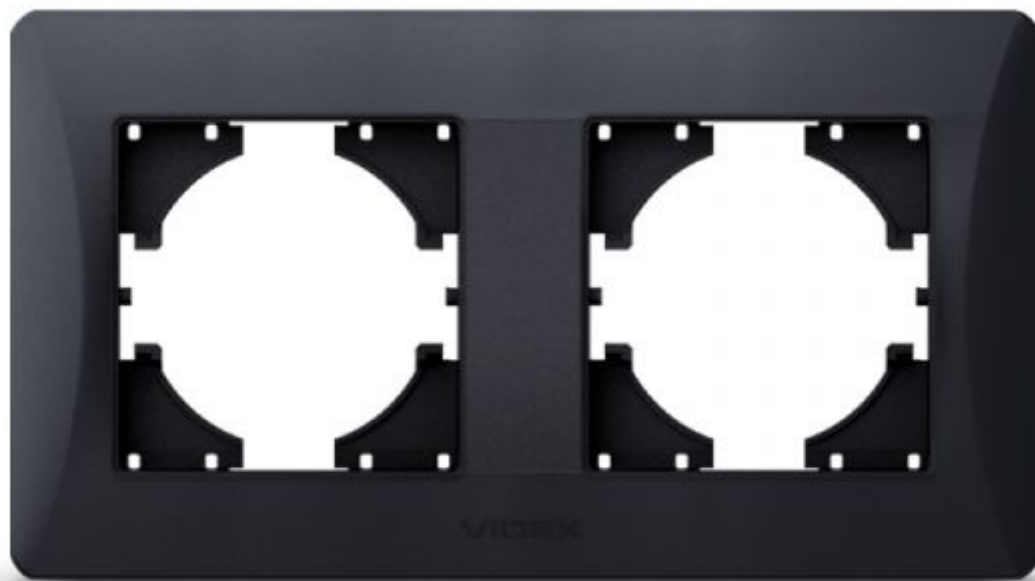

## TECHNICAL CARD

Frame 2 gang horizontal black graphite

IP20

## WARRANTY 3 YEARS

VIDEX BINERA frames allow you to create an integral structure from several fittings, solving any tasks of ergonomics and aesthetics. The VIDEX BINERA frame is a perfect construction whose materials provide a long service life and are able to withstand critical temperatures, guaranteeing safety. The versatile and perfect design will add sophistication and comfort to any room.