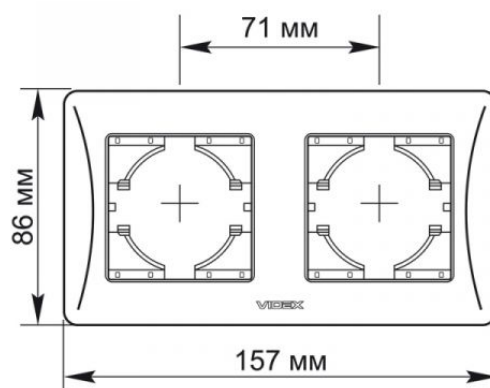

IP20

WARRANTY 3 YEARS

VIDEX BINERA frames allow you to create an integral structure from several fittings, solving any tasks of ergonomics and aesthetics. The VIDEX BINERA frame is a perfect construction whose materials provide a long service life and are able to withstand critical temperatures, guaranteeing safety. The versatile and perfect design will add sophistication and comfort to any room.

Additional information

Ingress protection	IP20

Dimensions

EAN	4820118295237

Height	157 mm

Width	86 mm

Depth	9 mm

In the package	1 pc.

Outer box	96 pcs.

Signs marking goods

Packaging marking

Utilization

We reserve the right to make technical changes. The data contained in this material is not legally binding.

Allegro opt Sp. z o.o., ul. Mierzeja Wiślana 11,
30-732 Krakow, Poland.