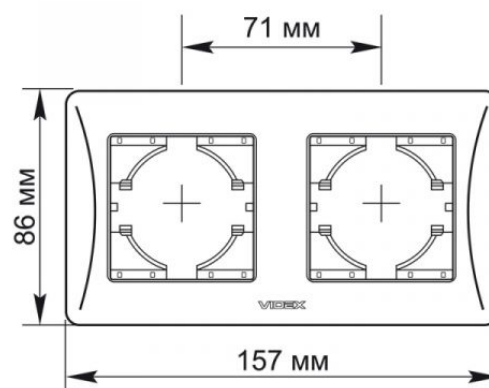

IP20

WARRANTY 3 YEARS

VIDEX BINERA frames allow you to create an integral structure from several fittings, solving any tasks of ergonomics and aesthetics. The VIDEX BINERA frame is a perfect construction whose materials provide a long service life and are able to withstand critical temperatures, guaranteeing safety. The versatile and perfect design will add sophistication and comfort to any room.

Additional information

Ingress protection	IP20

Dimensions

EAN	4820118295237

Height	157 mm

Width	86 mm

Depth	9 mm

In the package	1 pc.

Outer box	96 pcs.

Signs marking goods

Packaging marking

Utilization

We reserve the right to make technical changes. The data contained in this material is not legally binding.

Allegro opt Sp. z o.o., ul. Mierzeja Wiślana 11,
30-732 Krakow, Poland.