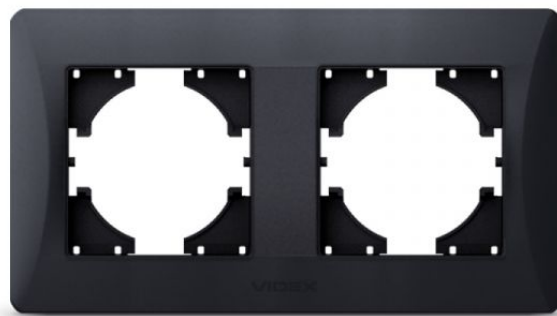

IP20

WARRANTY 3 YEARS

VIDEX BINERA frames allow you to create an integral structure from several fittings, solving any tasks of ergonomics and aesthetics. The VIDEX BINERA frame is a perfect construction whose materials provide a long service life and are able to withstand critical temperatures, guaranteeing safety. The versatile and perfect design will add sophistication and comfort to any room.

Additional information

Ingress protection	IP20

Dimensions

EAN	4820118295237

Height	157 mm

Width	86 mm

Depth	9 mm

In the package	1 pc.

Outer box	96 pcs.

Signs marking goods

Packaging marking

Utilization

We reserve the right to make technical changes. The data contained in this material is not legally binding.

Allegro opt Sp. z o.o., ul. Mierzeja Wiślana 11,
30-732 Krakow, Poland.