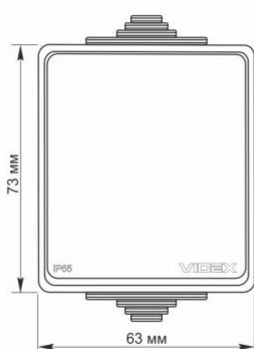

Additional information

Ingress protection	IP65
Housing material	Iron alloy, PC, Polyamide, PP, Copper, Silver

Dimensions

EAN	4820118298238
In the package	1 pc.
Height	73 mm
Outer box	100 pcs.
Width	63 mm
Depth	50 mm

Signs marking goods

Packaging marking	CE, Utilization
--------------------------	-----------------

VIDEX®

VIDEX BINERA

INDEX: VF-BNW11-G

We reserve the right to make technical changes. The data contained in this material is not legally binding.