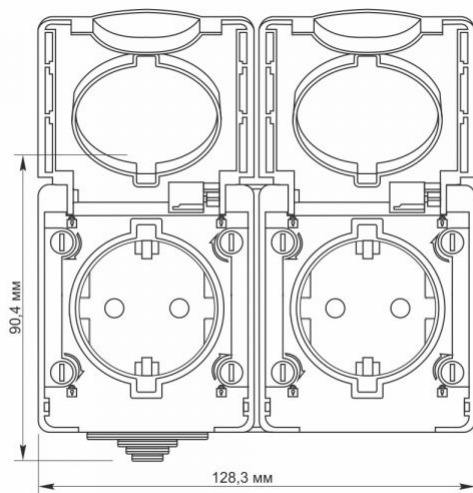

INDEX: VF-BNW22G-G

We reserve the right to make technical changes. The data contained in this material is not legally binding.

Allegro opt Sp. z o.o., ul. Mierzeja Wiślana 11,
30-732 Krakow, Poland.

The product meets the requirements of EU directives

It is forbidden to throw away waste equipment marked with the symbol of a crossed-out bin with other waste

IP65

— Class of protection against dust and moisture. The product has full protection against dust and water jets from all directions