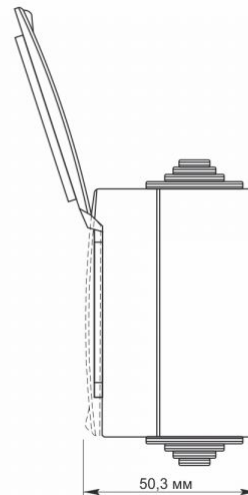

INDEX: VF-BNW22G-G

We reserve the right to make technical changes. The data contained in this material is not legally binding.

Allegro opt Sp. z o.o., ul. Mierzeja Wiślana 11,
30-732 Krakow, Poland.

The product meets the requirements of EU directives

It is forbidden to throw away waste equipment marked with the symbol of a crossed-out bin with other waste

IP65

— Class of protection against dust and moisture. The product has full protection against dust and water jets from all directions