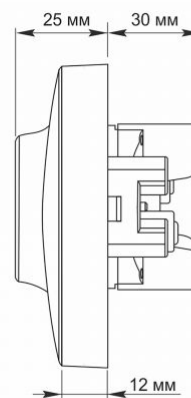

VIDEX®

VIDEX BINERA

INDEX: VF-BNSK2G-W

We reserve the right to make technical changes. The data contained in this material is not legally binding.

Allegro opt Sp. z o.o., ul. Mierzeja Wiślana 11,
30-732 Krakow, Poland.

The product meets the requirements of EU directives

It is forbidden to throw away waste equipment marked with the symbol of a crossed-out bin with other waste

IP20

— Class of protection against dust and moisture. Protection against solid objects larger than 12 mm; no protection against moisture

Date: 24.06.2026