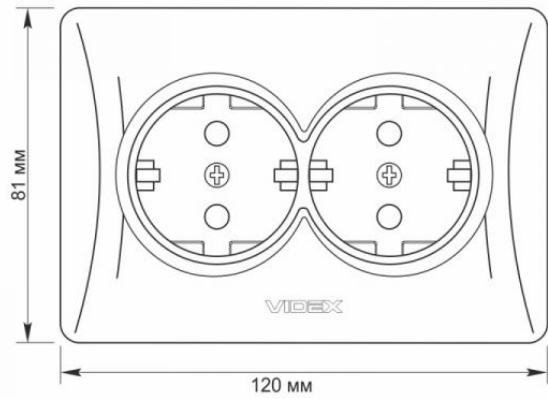

VIDEX®

VIDEX BINERA

INDEX: VF-BNSK2G-W

We reserve the right to make technical changes. The data contained in this material is not legally binding.

Allegra opt Sp. z o.o., ul. Mierzeja Wiślana 11,
30-732 Krakow, Poland.

Date: 22.01.2025