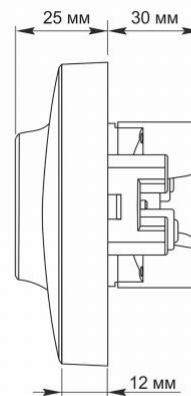

VIDEX®

VIDEX BINERA

INDEX: VF-BNSK2G-W

We reserve the right to make technical changes. The data contained in this material is not legally binding.

Allegro opt Sp. z o.o., ul. Mierzeja Wiślana 11,
30-732 Krakow, Poland.

The product meets the requirements of EU directives

It is forbidden to throw away waste equipment marked with the symbol of a crossed-out bin with other waste

IP20

— Class of protection against dust and moisture. Protection against solid objects larger than 12 mm; no protection against moisture

Date: 4.06.2026