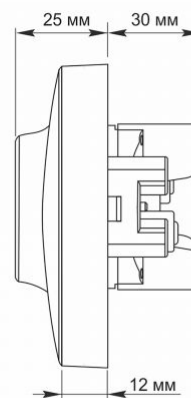

Additional information

| | |
|---------------------------|---|
| Ingress protection | IP20 |
| Housing material | PC, Polyamide, Phosphor bronze |

Dimensions

| | |
|-----------------------|---------------|
| EAN | 4820118295039 |
| Height | 120 mm |
| Width | 81 mm |
| In the package | 1 pc. |
| Outer box | 80 pcs. |

Signs marking goods

| | |
|--------------------------|-----------------|
| Packaging marking | CE, Utilization |
|--------------------------|-----------------|

VIDEX®

VIDEX BINERA

INDEX: VF-BNSK2G-W

We reserve the right to make technical changes. The data contained in this material is not legally binding.