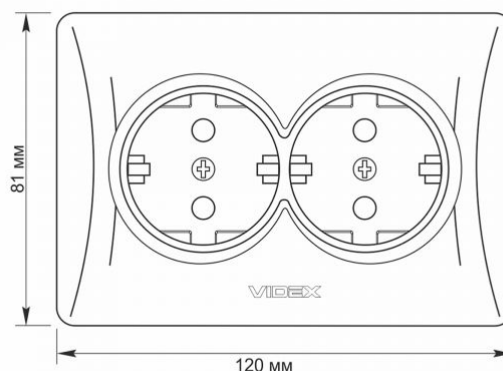

Additional information

| | |
|---------------------------|---|
| Ingress protection | IP20 |
| Housing material | PC, Polyamide, Phosphor bronze |

Dimensions

| | |
|-----------------------|---------------|
| EAN | 4820118295039 |
| Height | 120 mm |
| Width | 81 mm |
| In the package | 1 pc. |
| Outer box | 80 pcs. |

Signs marking goods

| | |
|--------------------------|-----------------|
| Packaging marking | CE, Utilization |
|--------------------------|-----------------|

VIDEX®

VIDEX BINERA

INDEX: VF-BNSK2G-W

We reserve the right to make technical changes. The data contained in this material is not legally binding.