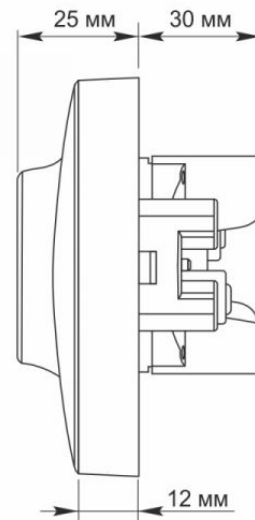

VIDEX®

VIDEX BINERA

INDEX: VF-BNSK2G-W

We reserve the right to make technical changes. The data contained in this material is not legally binding.

Allegra opt Sp. z o.o., ul. Mierzeja Wiślana 11,
30-732 Krakow, Poland.

Date: 22.01.2025