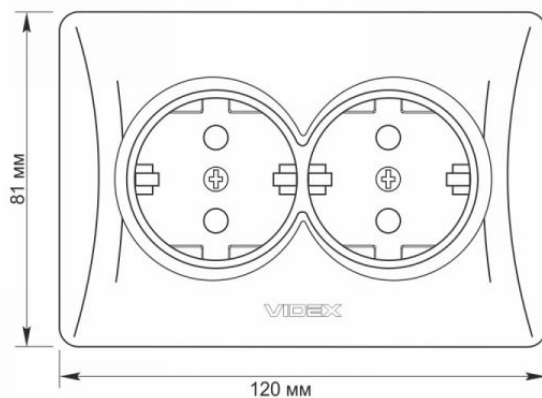

VIDEX®

VIDEX BINERA

INDEX: VF-BNSK2G-W

We reserve the right to make technical changes. The data contained in this material is not legally binding.

Allegra opt Sp. z o.o., ul. Mierzeja Wiślana 11,
30-732 Krakow, Poland.

Date: 23.02.2025