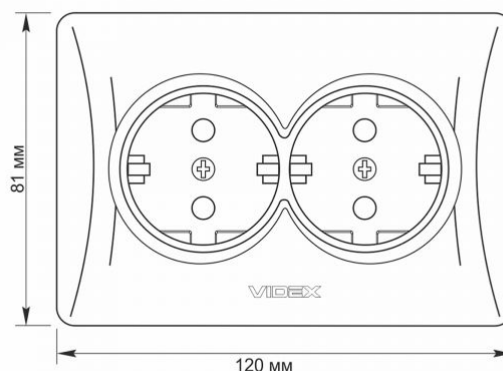

VIDEX®

VIDEX BINERA

INDEX: VF-BNSK2G-W

We reserve the right to make technical changes. The data contained in this material is not legally binding.

Allegro opt Sp. z o.o., ul. Mierzeja Wiślana 11,
30-732 Krakow, Poland.

The product meets the requirements of EU directives

It is forbidden to throw away waste equipment marked with the symbol of a crossed-out bin with other waste

IP20

— Class of protection against dust and moisture. Protection against solid objects larger than 12 mm; no protection against moisture

Date: 4.06.2026