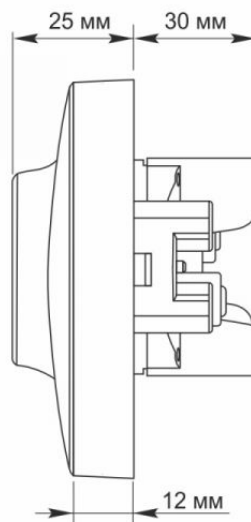

VIDEX®

VIDEX BINERA

INDEX: VF-BNSK2G-W

We reserve the right to make technical changes. The data contained in this material is not legally binding.

Allegra opt Sp. z o.o., ul. Mierzeja Wiślana 11,
30-732 Krakow, Poland.

Date: 23.02.2025