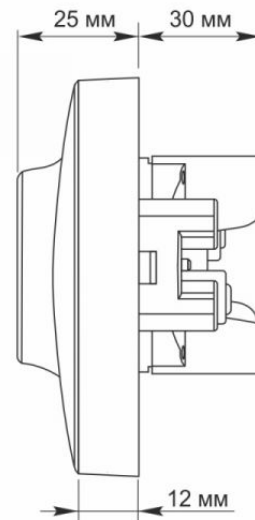

VIDEX®

VIDEX BINERA

INDEX: VF-BNSK2G-BG

We reserve the right to make technical changes. The data contained in this material is not legally binding.

Allegro opt Sp. z o.o., ul. Mierzeja Wiślana 11,
30-732 Krakow, Poland.

Date: 22.01.2025