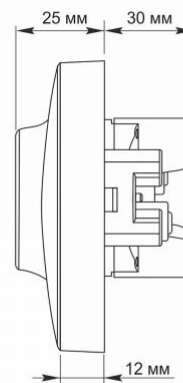

VIDEX®

VIDEX BINERA

INDEX: VF-BNSK2G-BG

We reserve the right to make technical changes. The data contained in this material is not legally binding.

Allegro opt Sp. z o.o., ul. Mierzeja Wiślana 11,
30-732 Krakow, Poland.

The product meets the requirements of EU directives

It is forbidden to throw away waste equipment marked with the symbol of a crossed-out bin with other waste

IP20

— Class of protection against dust and moisture. Protection against solid objects larger than 12 mm; no protection against moisture

Date: 24.06.2026