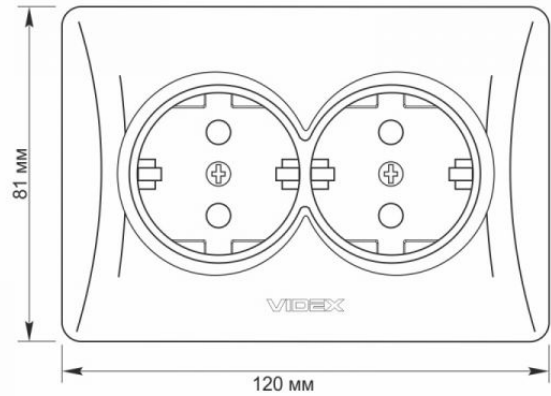

VIDEX®

VIDEX BINERA

INDEX: VF-BNSK2G-BG

We reserve the right to make technical changes. The data contained in this material is not legally binding.

Allegro opt Sp. z o.o., ul. Mierzeja Wiślana 11,
30-732 Krakow, Poland.

Date: 22.01.2025