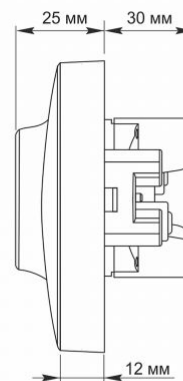

INDEX: VF-BNSK2G-BG

We reserve the right to make technical changes. The data contained in this material is not legally binding.

Allegro opt Sp. z o.o., ul. Mierzeja Wiślana 11,
30-732 Krakow, Poland.

The product meets the requirements of EU directives

It is forbidden to throw away waste equipment marked with the symbol of a crossed-out bin with other waste

IP20

— Class of protection against dust and moisture. Protection against solid objects larger than 12 mm; no protection against moisture