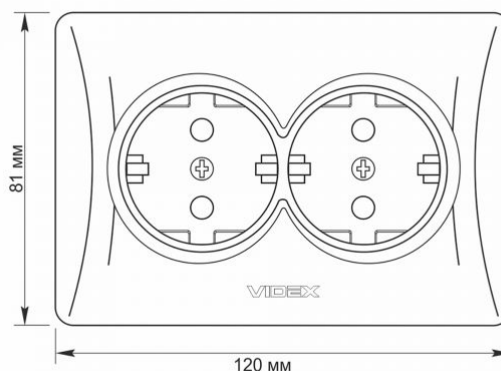

VIDEX®

VIDEX BINERA

INDEX: VF-BNSK2G-BG

We reserve the right to make technical changes. The data contained in this material is not legally binding.

Allegro opt Sp. z o.o., ul. Mierzeja Wiślana 11,
30-732 Krakow, Poland.

The product meets the requirements of EU directives

It is forbidden to throw away waste equipment marked with the symbol of a crossed-out bin with other waste

IP20

— Class of protection against dust and moisture. Protection against solid objects larger than 12 mm; no protection against moisture

Date: 24.06.2026