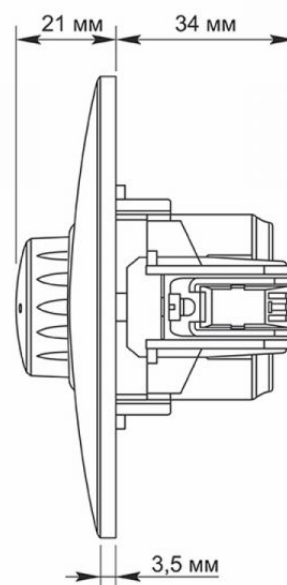

VIDEX®

VIDEX BINERA

INDEX: VF-BNDM600-W

We reserve the right to make technical changes. The data contained in this material is not legally binding.

Allegro opt Sp. z o.o., ul. Mierzeja Wiślana 11,
30-732 Krakow, Poland.

Date: 22.01.2025