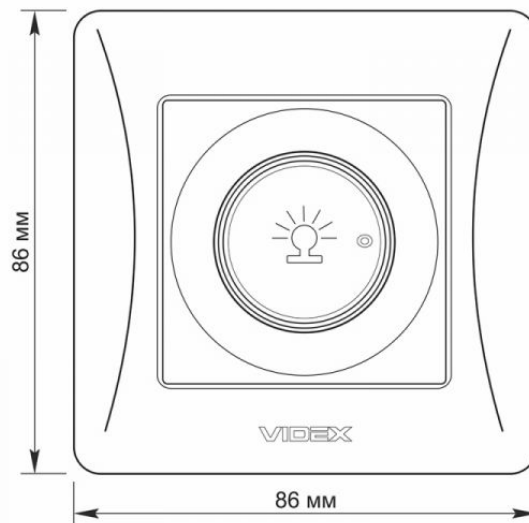

VIDEX®

VIDEX BINERA

INDEX: VF-BNDM600-W

We reserve the right to make technical changes. The data contained in this material is not legally binding.

Allegro opt Sp. z o.o., ul. Mierzeja Wiślana 11,
30-732 Krakow, Poland.

Date: 22.01.2025